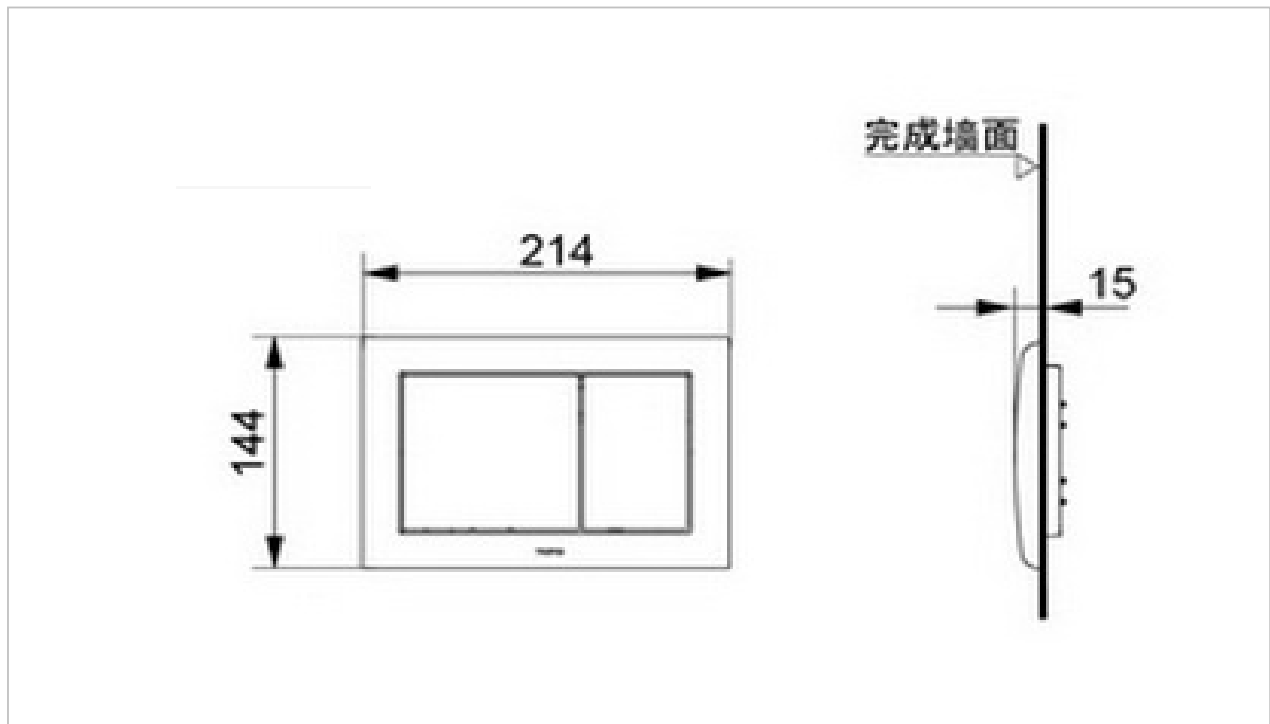

**TOTO**

**FLUSH VALVE**

**MB006**

*Concealed Tank Push Plate*

Product Features

Suggestion Fittings & Parts

Remark : We reserve the right to change some parts for suitability.

TOTO (THAILAND) CO.,LTD