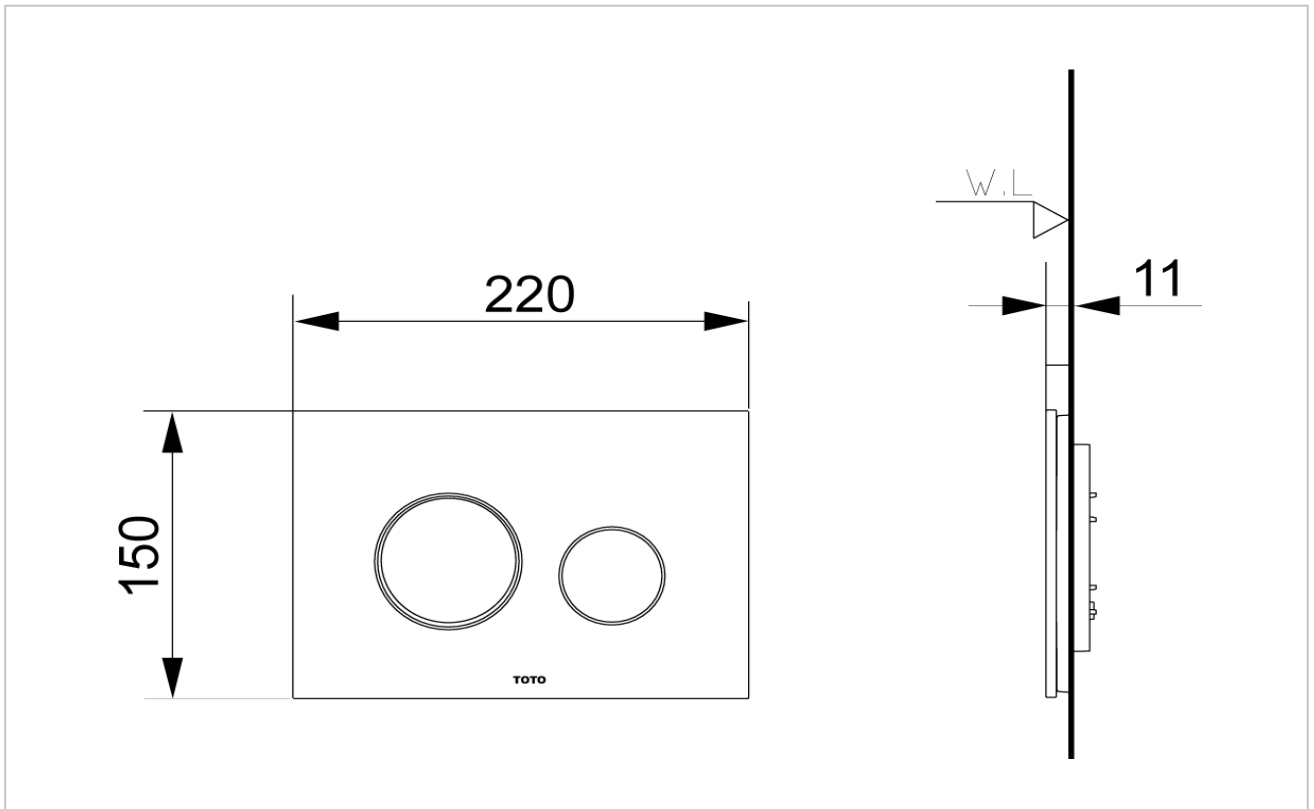

TOTO

TOILET

MB005DG

Push Plate

Product Features
Push Plate for Concealed Tank
(Glass White)

Suggestion Fittings & Parts

Remark : We reserve the right to change some parts for suitability.

TOTO (THAILAND) CO.,LTD
Bangkok Office : G Tower Grand Rama 9,12th Floor, South Wing, 9 Rama IX Road,
Huaykwang Sub-district,Huaykwang District, Bangkok. 10310 Thailand
Tel : +(66)2-117-9520(AUTO) Fax : +(66)2-117-9527
th.toto.com