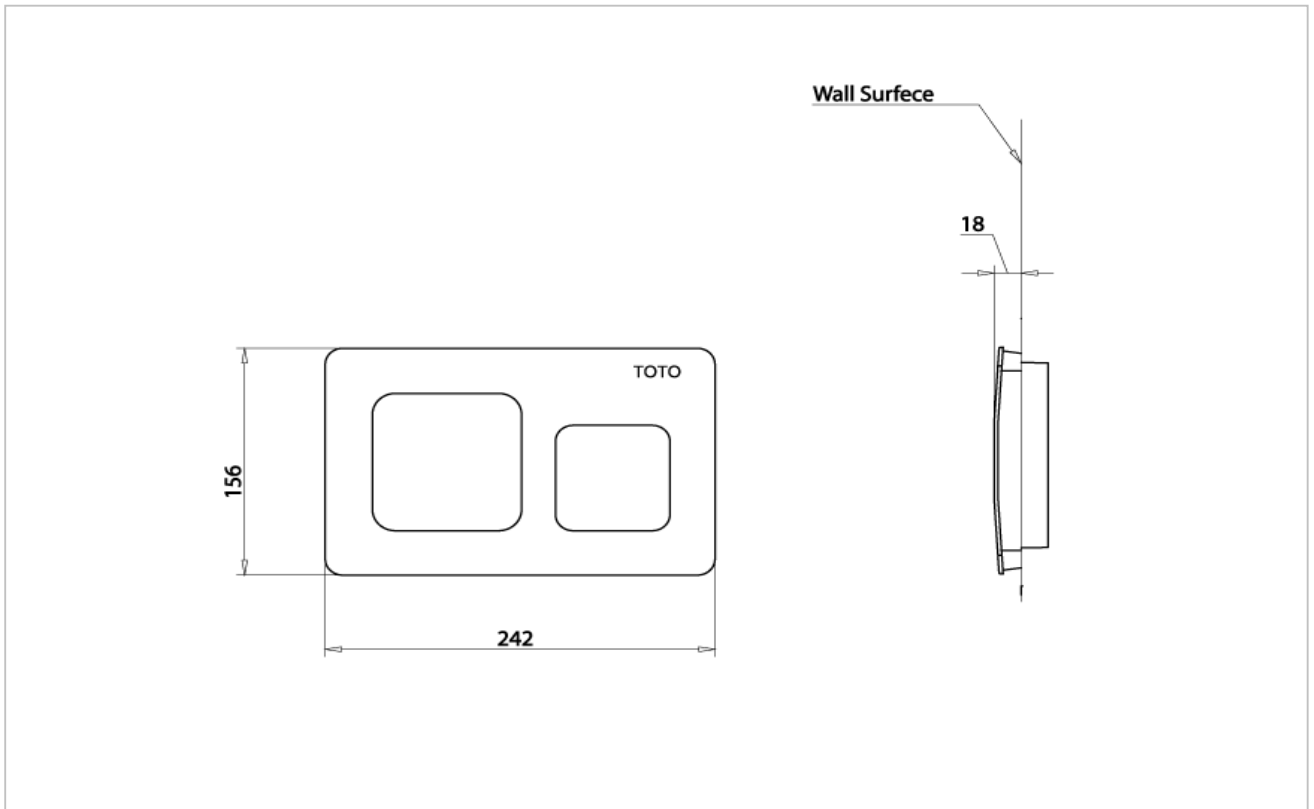

TOTO

TOILET

MB003CP

Push Plate

Product Features
Push Plate for Concealed Tank

Suggestion Fittings & Parts

Remark : We reserve the right to change some parts for suitability.

TOTO (THAILAND) CO.,LTD
Bangkok Office : G Tower Grand Rama 9,12th Floor, South Wing, 9 Rama IX Road,
Huaykwang Sub-district,Huaykwang District, Bangkok. 10310 Thailand
Tel : +(66)2-117-9520(AUTO) Fax : +(66)2-117-9527
th.toto.com