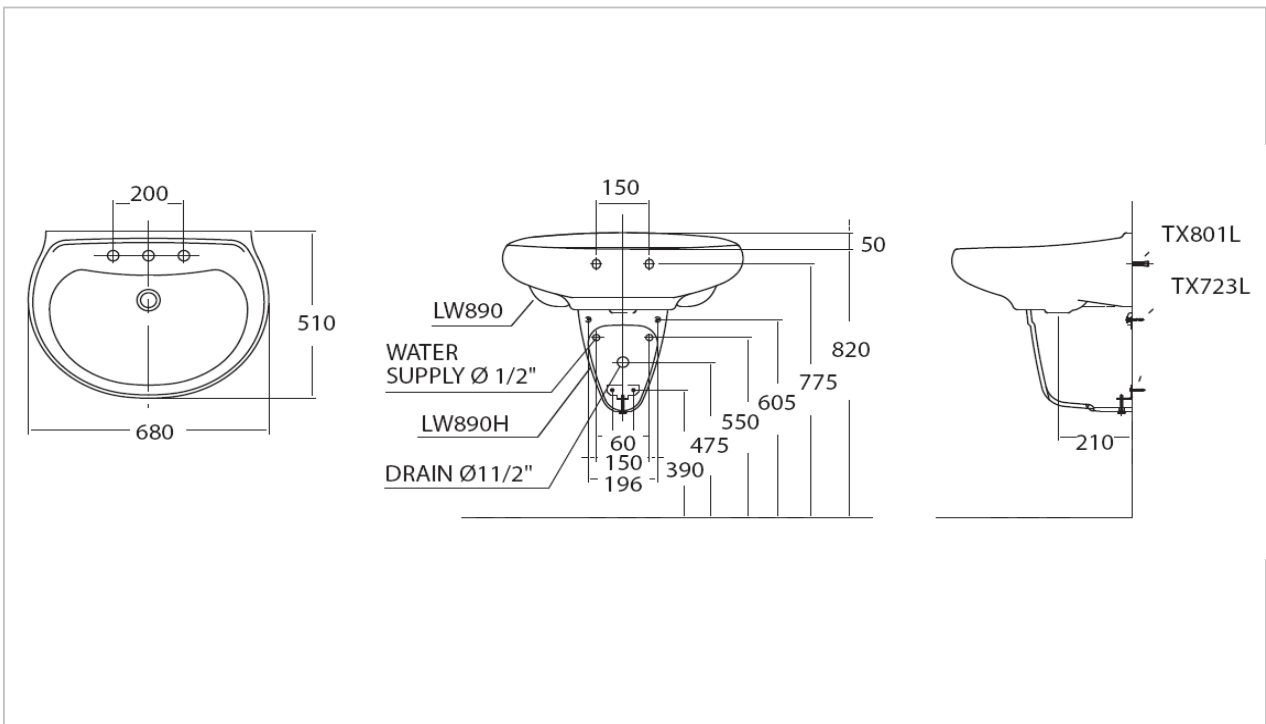

TOTO

LAVATORY

LWT890J

"Prominence" Pedestal Lavatory

Product Features

Half Pedestal Lavatory

Size : 680x510 mm

Standard : 1 Tap Hole

Made to Order : 3 Tap Holes (Center 8")

Suggestion Fittings & Parts

Remark : We reserve the right to change some parts for suitability.

TOTO (THAILAND) CO.,LTD

Bangkok Office : 598 Q House Ploenjit Building., G floor., Ploenchit Rd., Lumpini, Pathumwan, Bangkok. 10330 Thailand