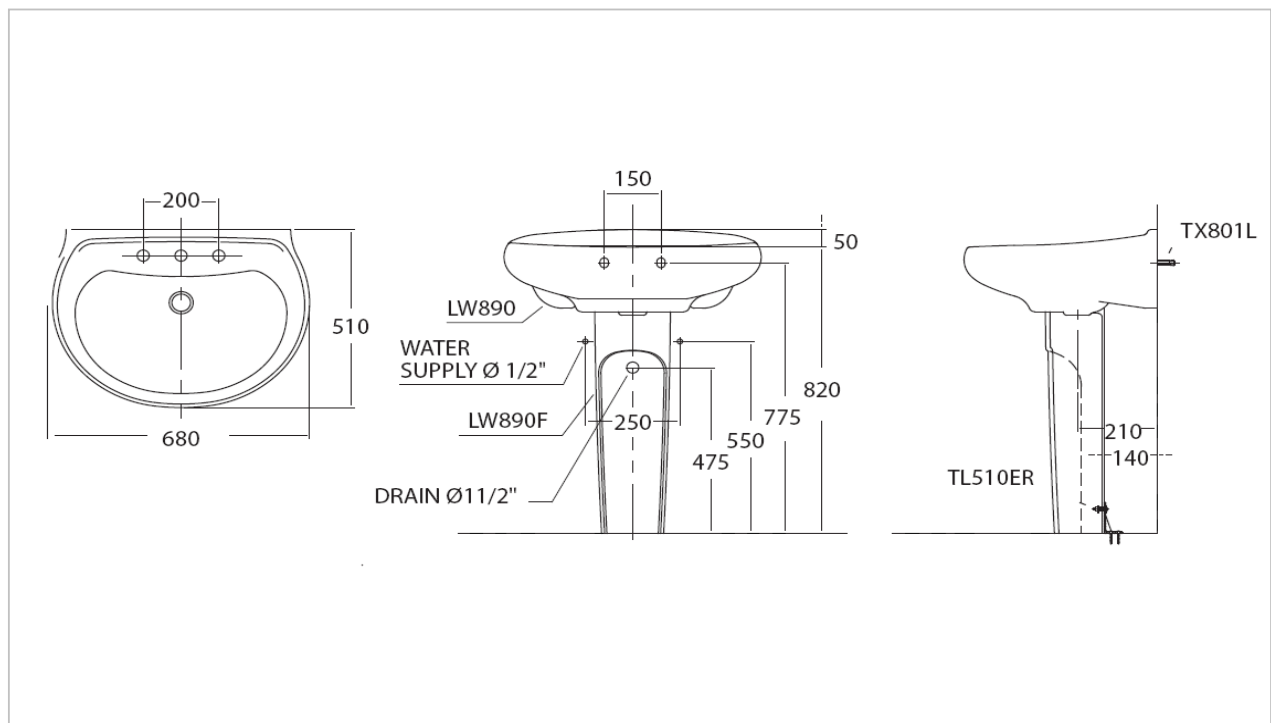

# LWT890J

*"Prominence" Pedestal Lavatory*

## Product Features

Size : 680x510 mm

Standard : 1 Tap Hole

Made to Order : 3 Tap Holes (Center 8")