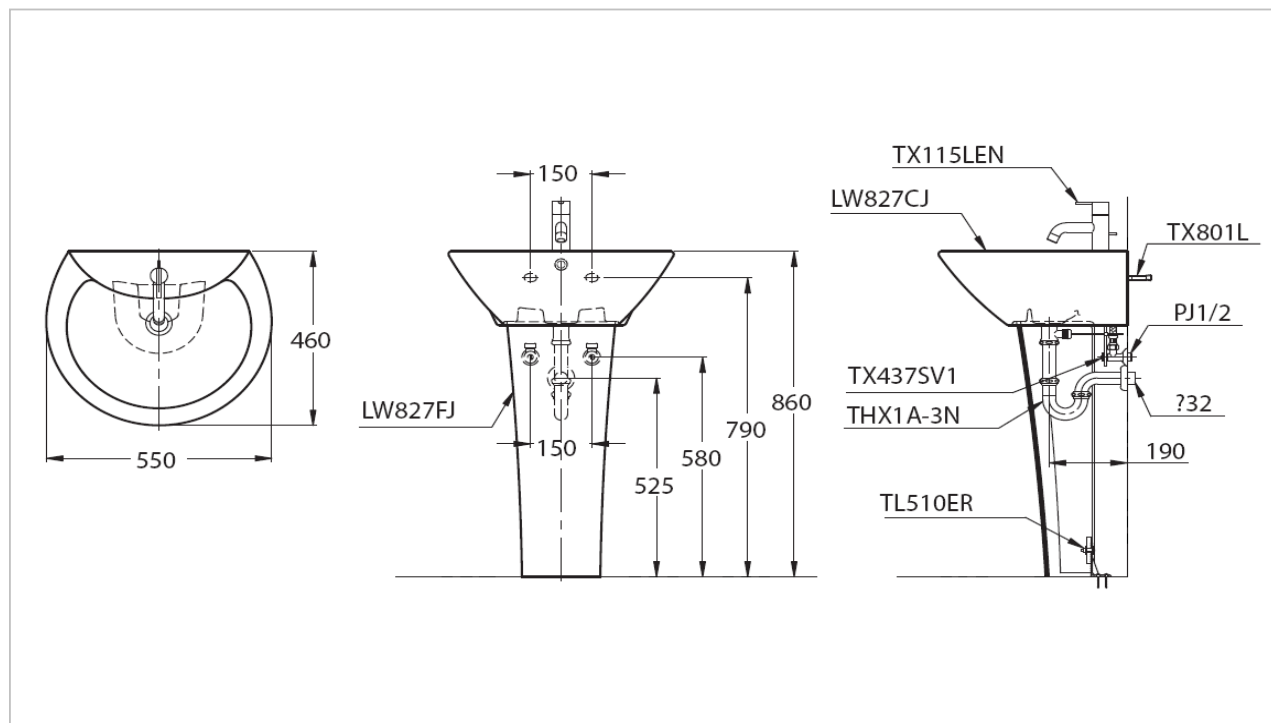

## Product Features

Size : 550x460 mm