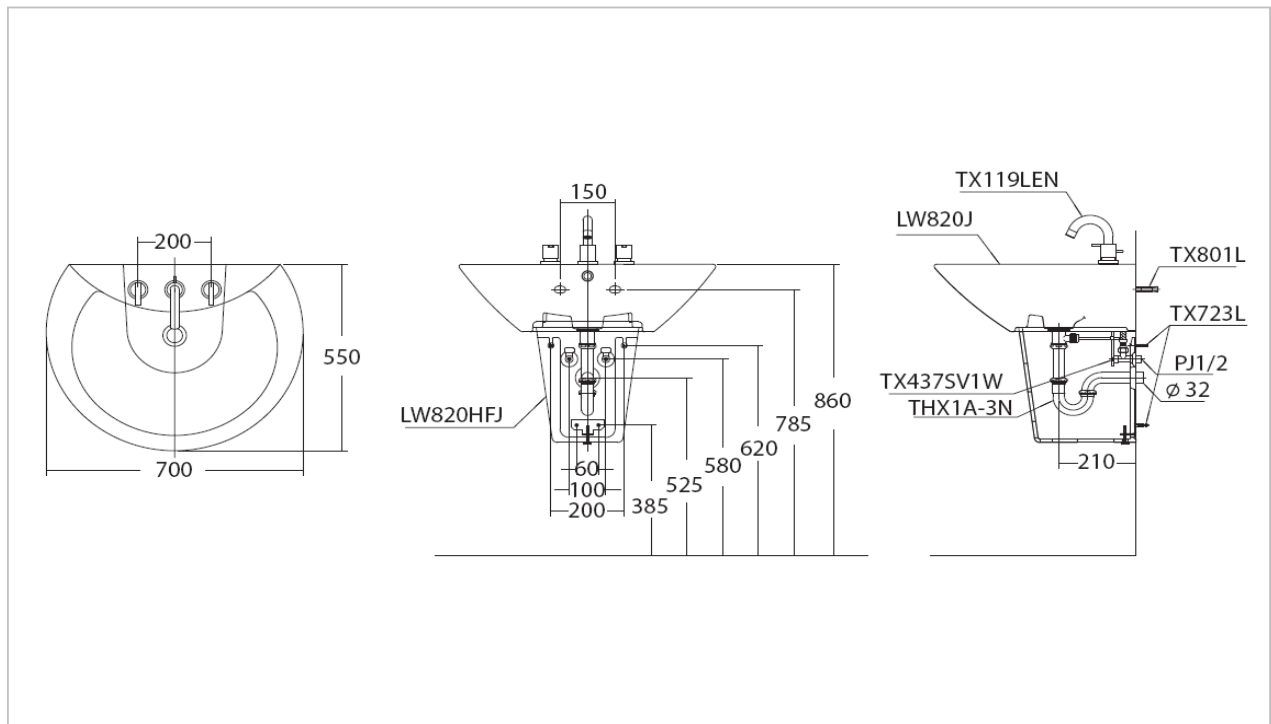

TOTO

LAVATORY

LWT820J/LWT820HFJ

"Avante" Pedestal Lavatory

Product Features

Half Pedestal Lavatory
Size : 700x550 mm
Standard : 1 Tap Hole
Made to Order : 3 Tap Holes (Center 8")

Suggestion Fittings & Parts