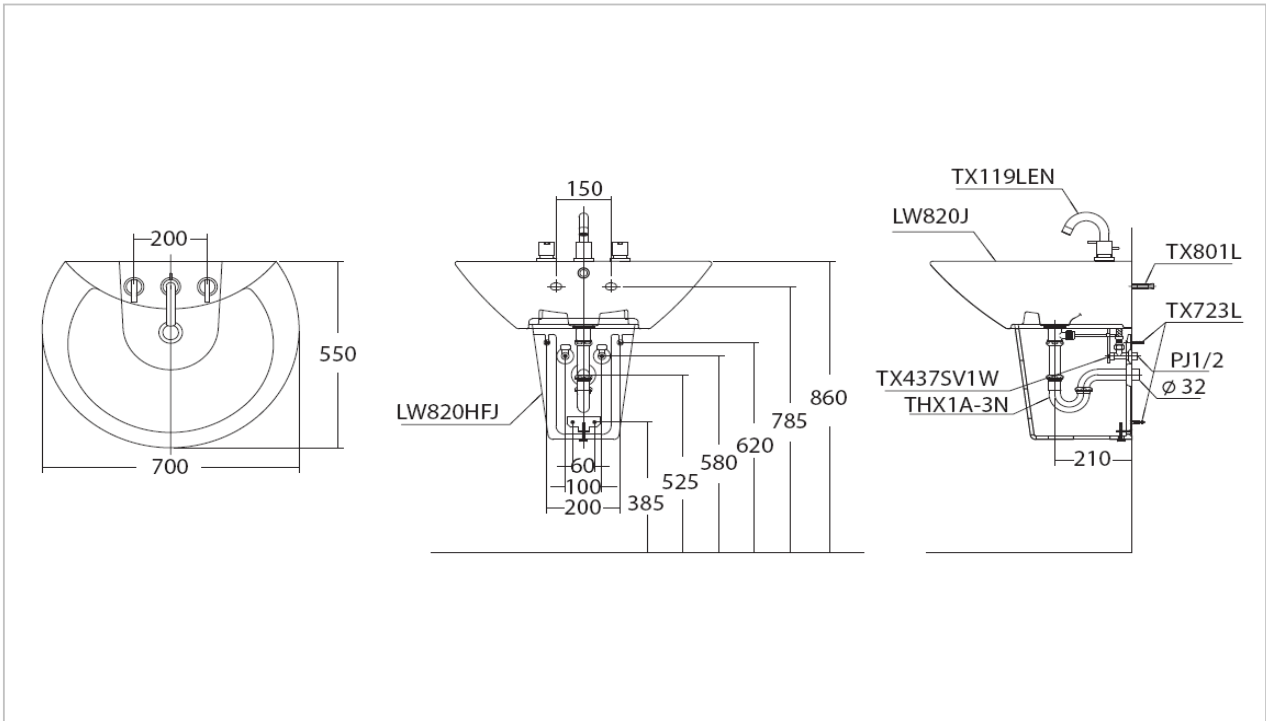

TOTO

LAVATORY

LWT820J

"Avante" Pedestal Lavatory

Product Features

Half Pedestal Lavatory

Size : 700x550 mm

Standard : 1 Tap Hole

Made to Order : 3 Tap Holes (Center 8")

Suggestion Fittings & Parts

Remark : We reserve the right to change some parts for suitability.

TOTO (THAILAND) CO.,LTD

Bangkok Office : 598 Q House Ploenjit Building., G floor., Ploenchit Rd., Lumpini, Pathumwan, Bangkok. 10330 Thailand