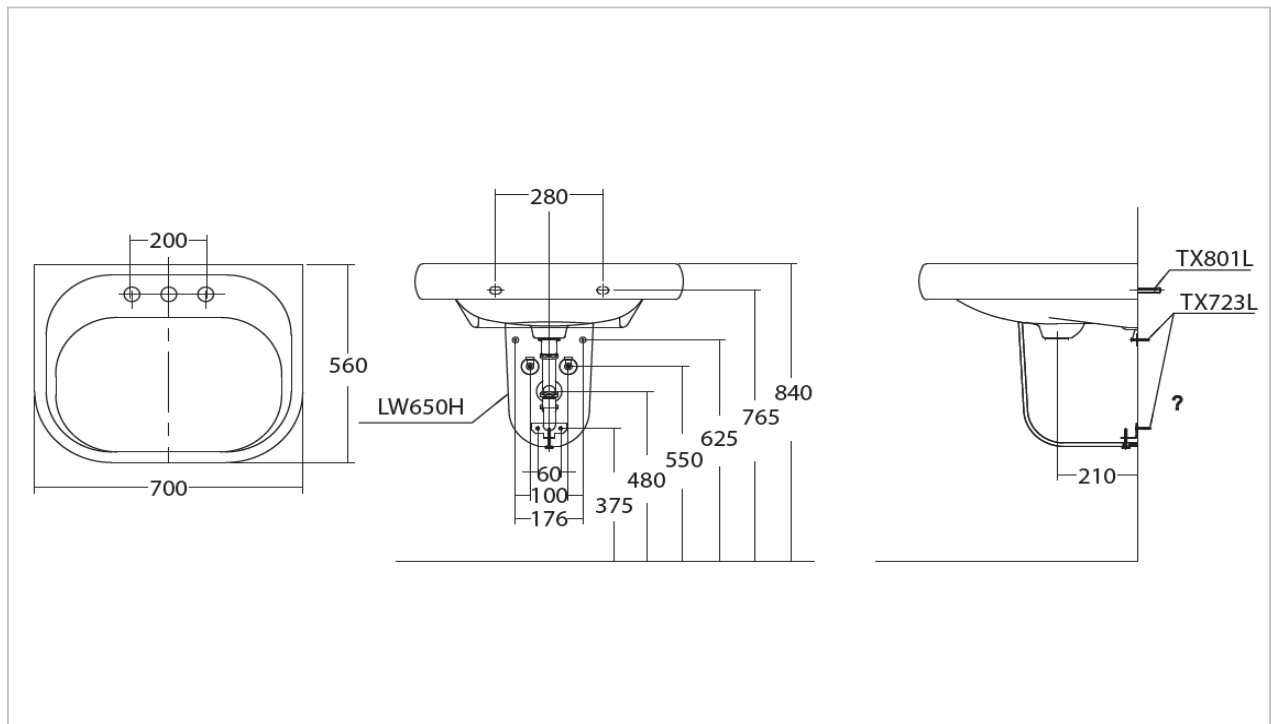

TOTO

LAVATORY

LWT650J/LWT650HFJ
LWT652J/LWT650HFJ

"Superior" Pedestal Lavatory

Product Features

Half Pedestal Lavatory
Size : 850x560 mm

LWT652J/LWT650HFJ (Size : 700x560 mm)

Standard : 1 Tap Hole
Made to Order : 3 Tap Holes (Center 8")