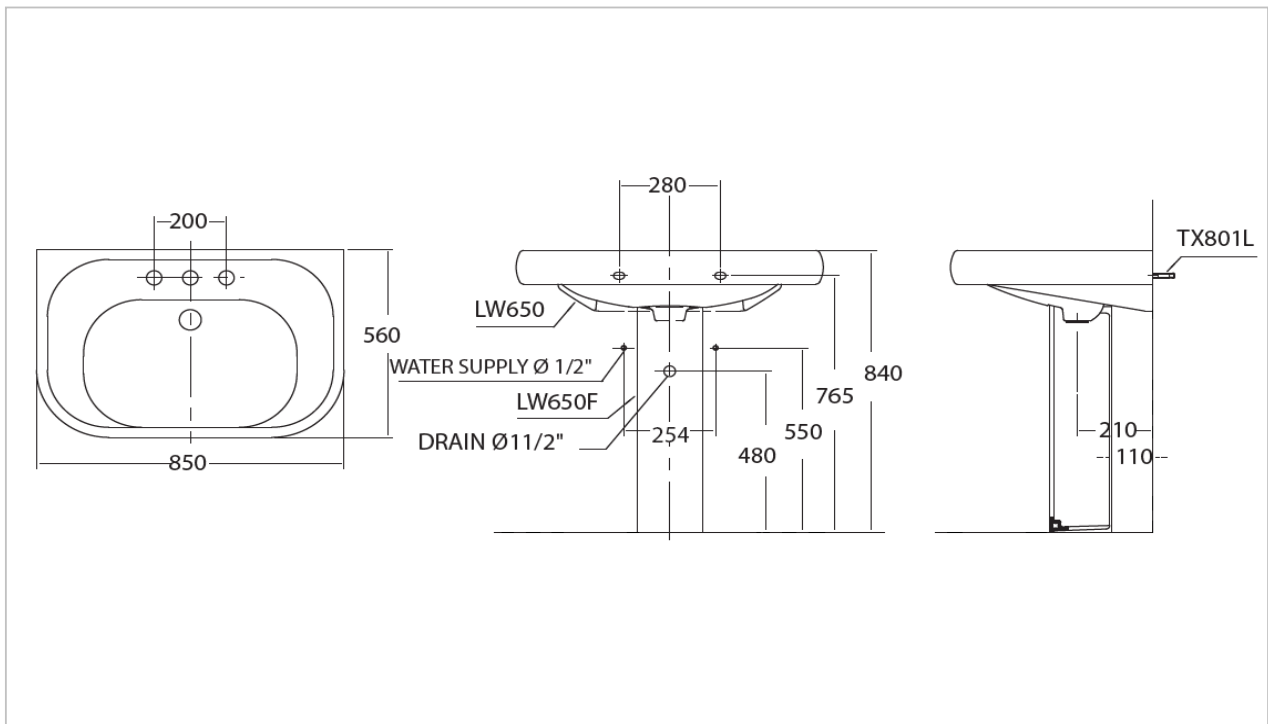

TOTO

LAVATORY

LWT650J/LWT650F
LWT652J/LWT650F

"Superior" Pedestal Lavatory

Product Features

Size : 850x560 mm

LWT652J/LWT650F (Size : 700x560 mm)

Standard : 1 Tap Hole

Made to Order : 3 Tap Holes (Center 8")

Suggestion Fittings & Parts

Remark : We reserve the right to change some parts for suitability.

TOTO (THAILAND) CO.,LTD

Bangkok Office : 598 Q House Ploenjit Building., G floor., Ploenchit Rd., Lumpini, Pathumwan, Bangkok. 10330 Thailand