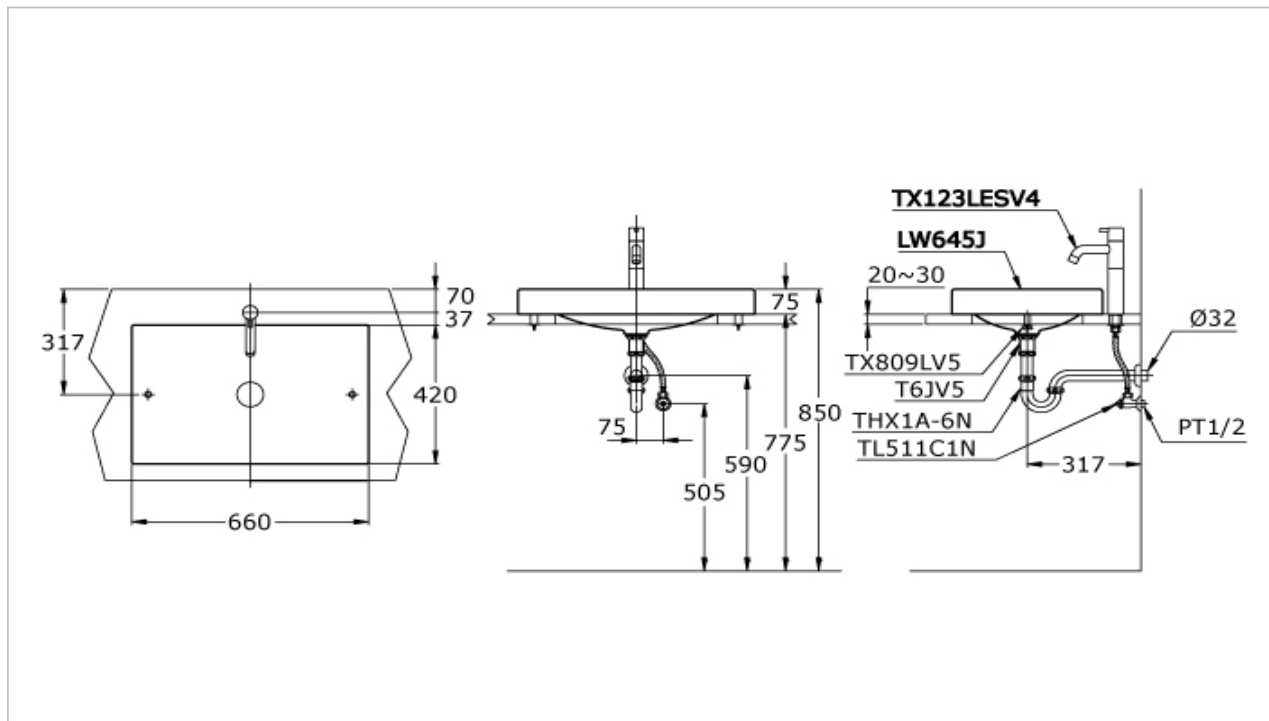

TOTO

SANITARY WARES

LWT645J

Counter Lavatory

Product Features

Semi Recessed Lavatory
size : 660 x 420 x 75 mm.

Suggestion Fittings & Parts

Remark : We reserve the right to change some parts for suitability.