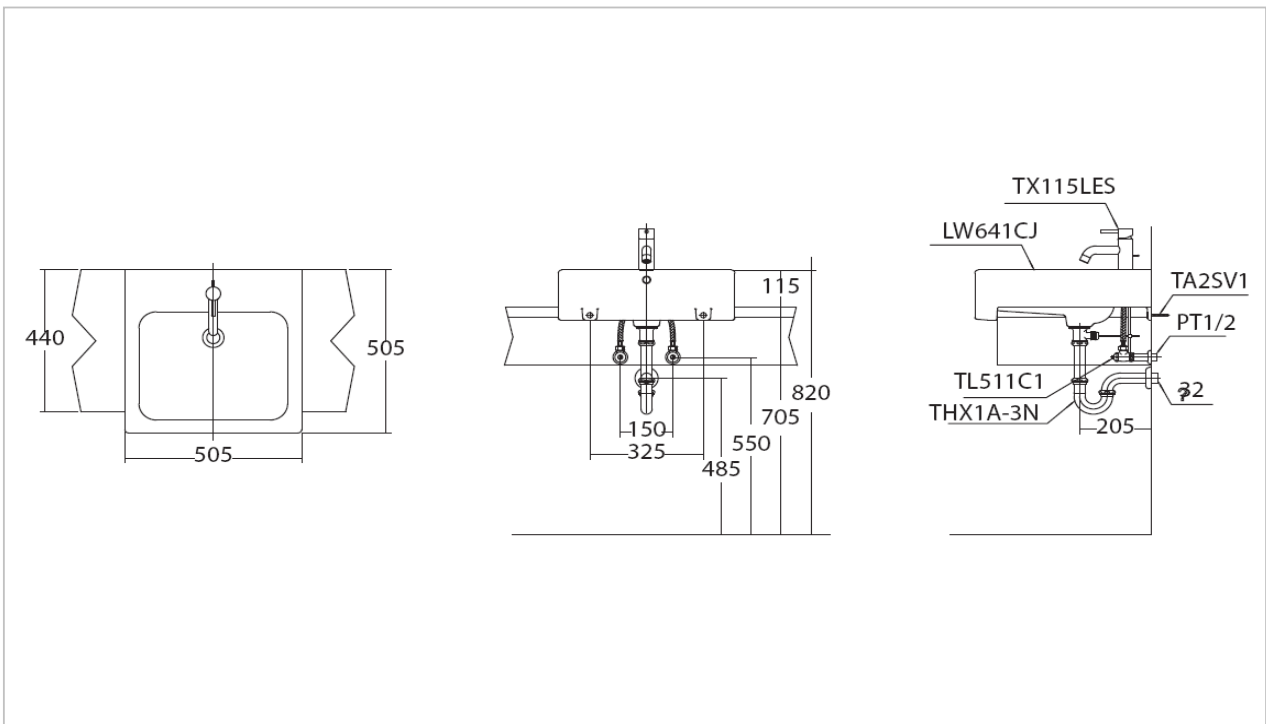

TOTO

LAVATORY

LWT641J

Semi Recessed Lavatory

Product Features

Size : 505x505x115 mm

Standard : 1 Tap Hole

Made to Order : 3 Tap Holes (Center 8")