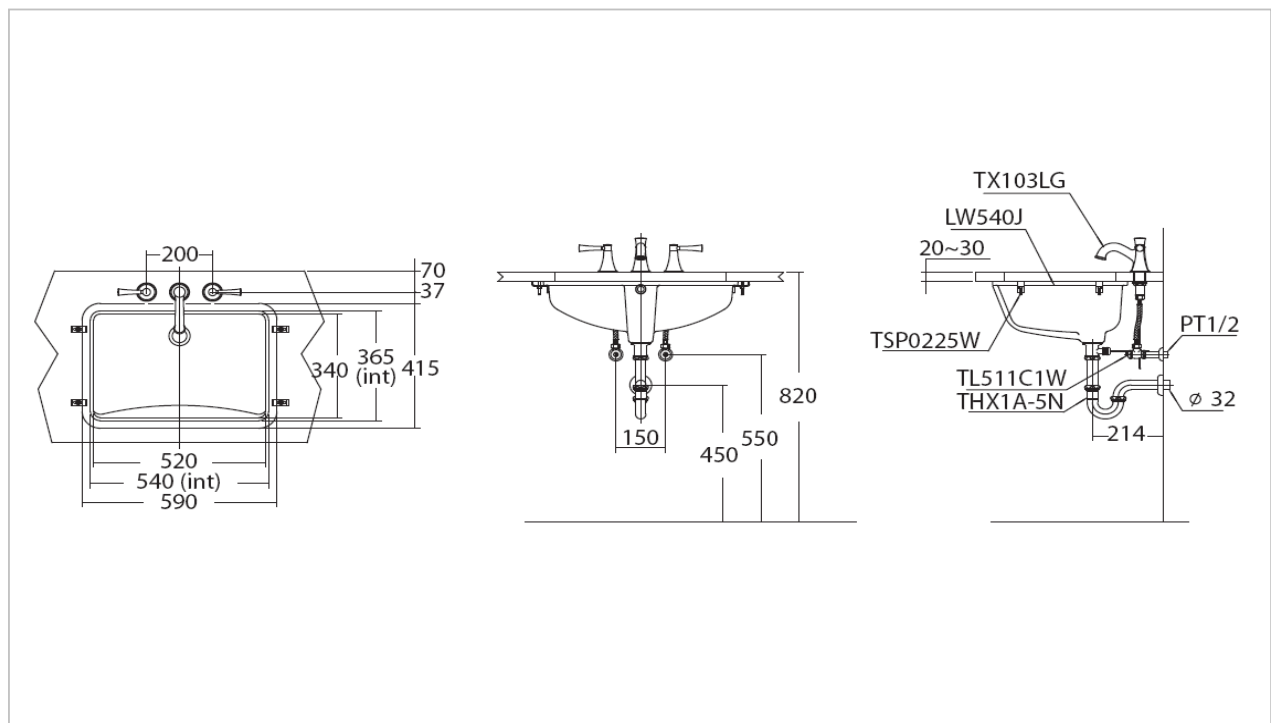

TOTO

LAVATORY

LWT540J

Under Counter Lavatory

Product Features

Size : 540x365 mm

Suggestion Fittings & Parts

Remark : We reserve the right to change some parts for suitability.