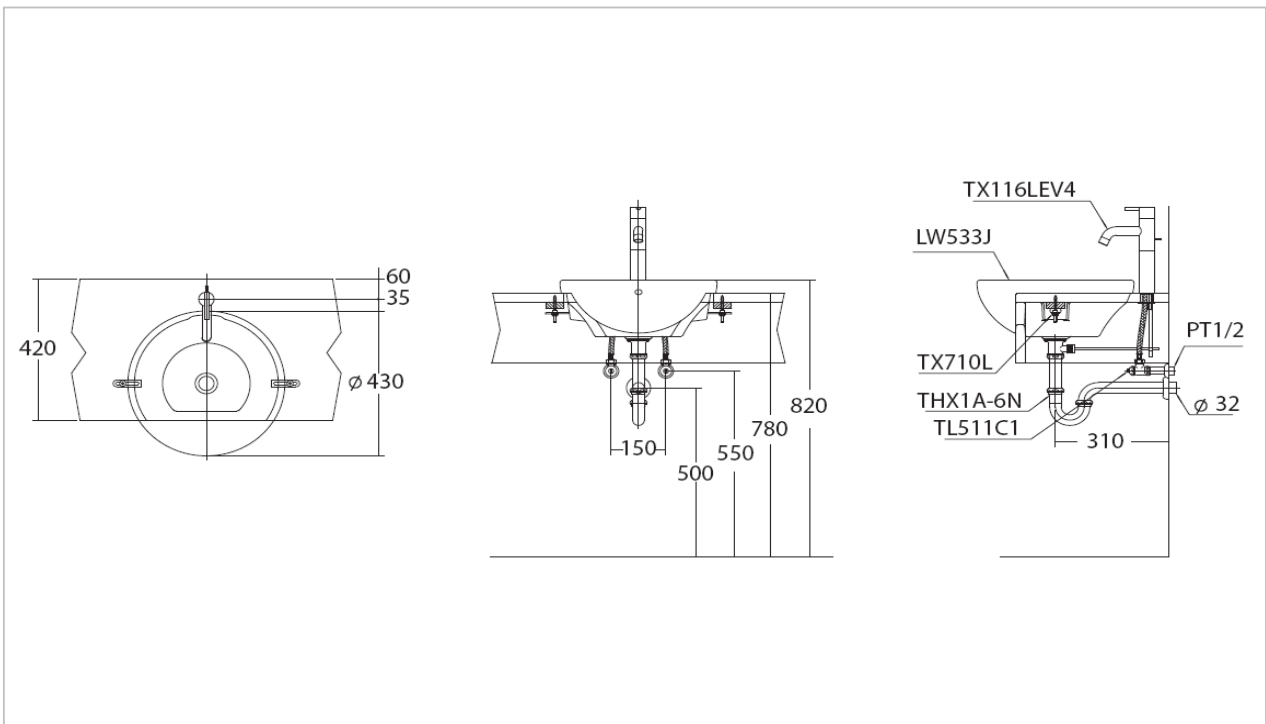

TOTO

LAVATORY

LWT533J

Semi Recessed Lavatory

Product Features

Diameter Size : 430 mm

Suggestion Fittings & Parts

Remark : We reserve the right to change some parts for suitability.