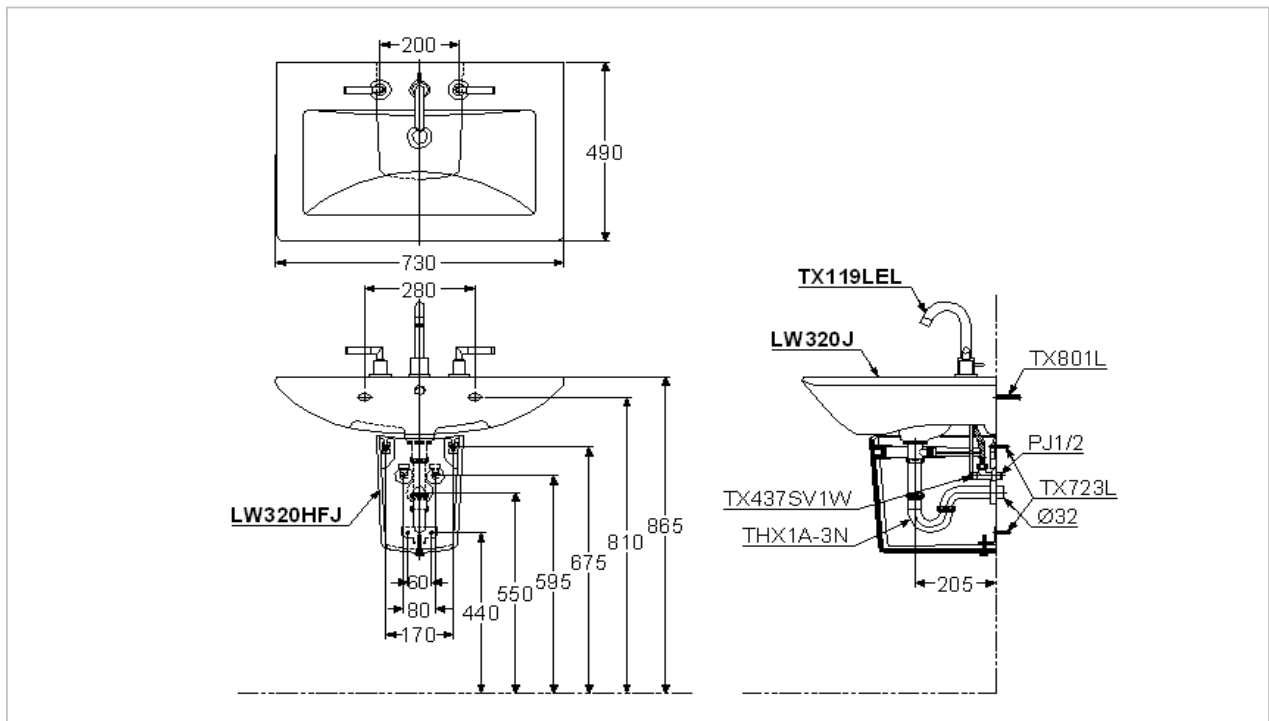

### Product Features

Half Pedestal Lavatory  
Size : 730x490 mm  
Standard : 1 Tap Hole  
Made to Order : 3 Tap Holes (Center 8")