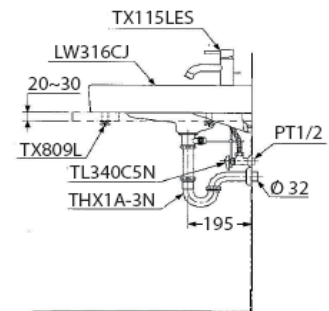

### Product Features

Size : 655x500x105 mm

Standard : 1 Tap Hole

Made to Order : 3 Tap Holes (Center 8")