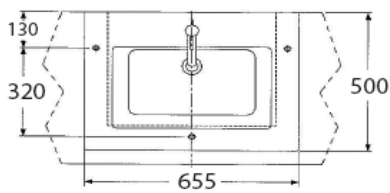

### Product Features

Size : 655x500x105 mm

Standard : 1 Tap Hole

Made to Order : 3 Tap Holes (Center 8")