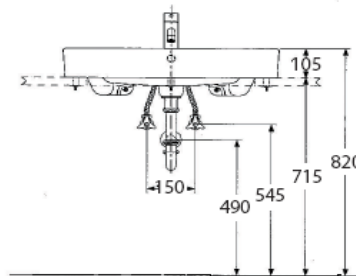

### Product Features

Size : 655x500x105 mm

Standard : 1 Tap Hole

Made to Order : 3 Tap Holes (Center 8")