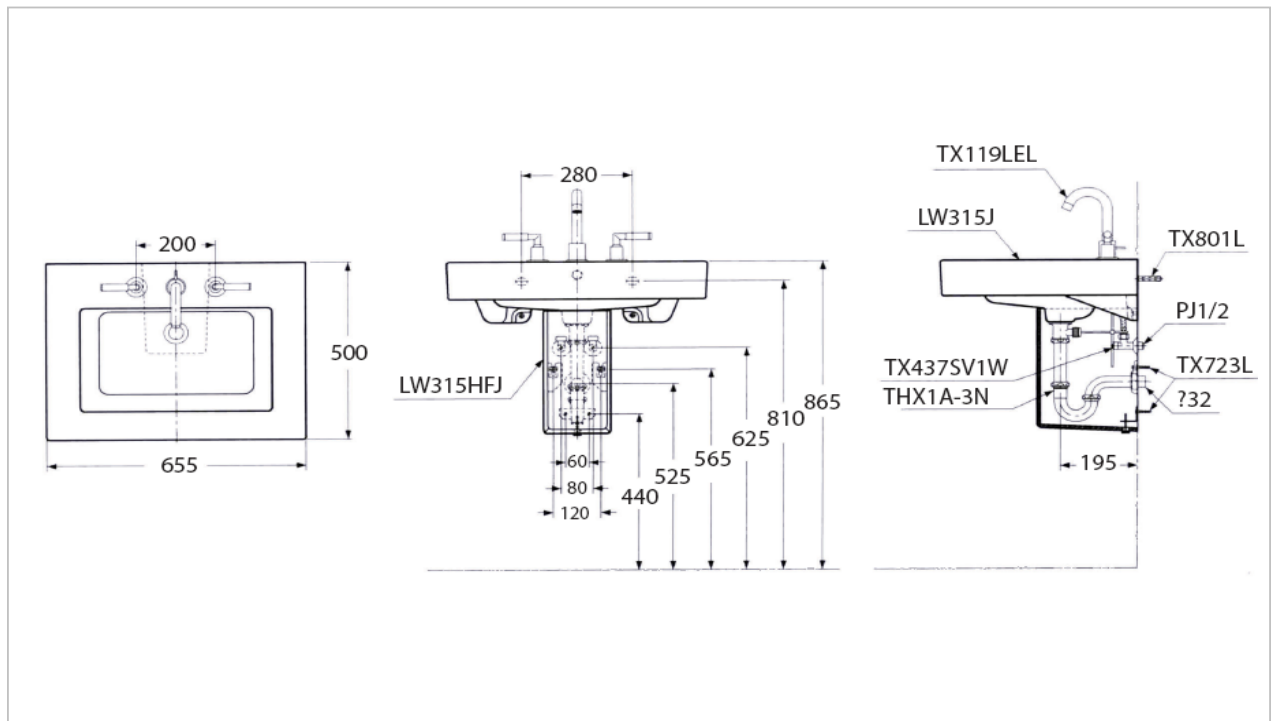

TOTO

LAVATORY

LWT315J/LWT315HFJ

"Cube" Pedestal Lavatory

Product Features

Half Pedestal Lavatory

Size : 655x500 mm

Standard : 1 Tap Hole

Made to Order : 3 Tap Holes (Center 8")

Suggestion Fittings & Parts

Remark : We reserve the right to change some parts for suitability.

TOTO (THAILAND) CO.,LTD

Bangkok Office : 598 Q House Ploenjit Building., G floor., Ploenchit Rd., Lumpini, Pathumwan, Bangkok. 10330 Thailand