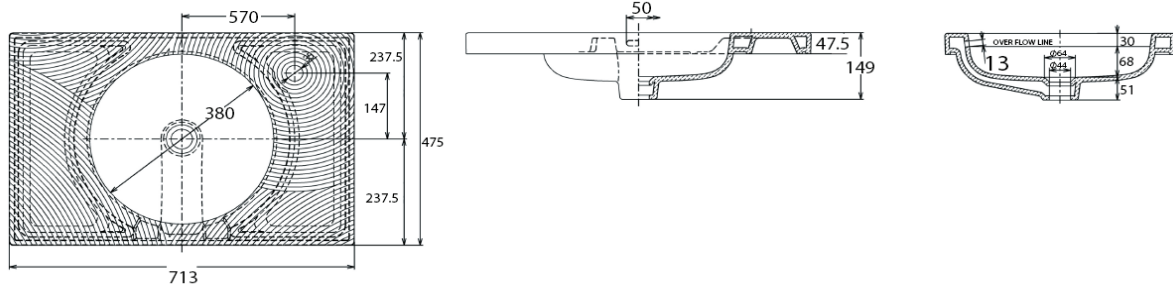

TOTO

LAVATORY

LW987B

Self Rimming Lavatory

Product Features

Size : 700 x 480 mm

Suggestion Fittings & Parts

Remark : We reserve the right to change some parts for suitability.