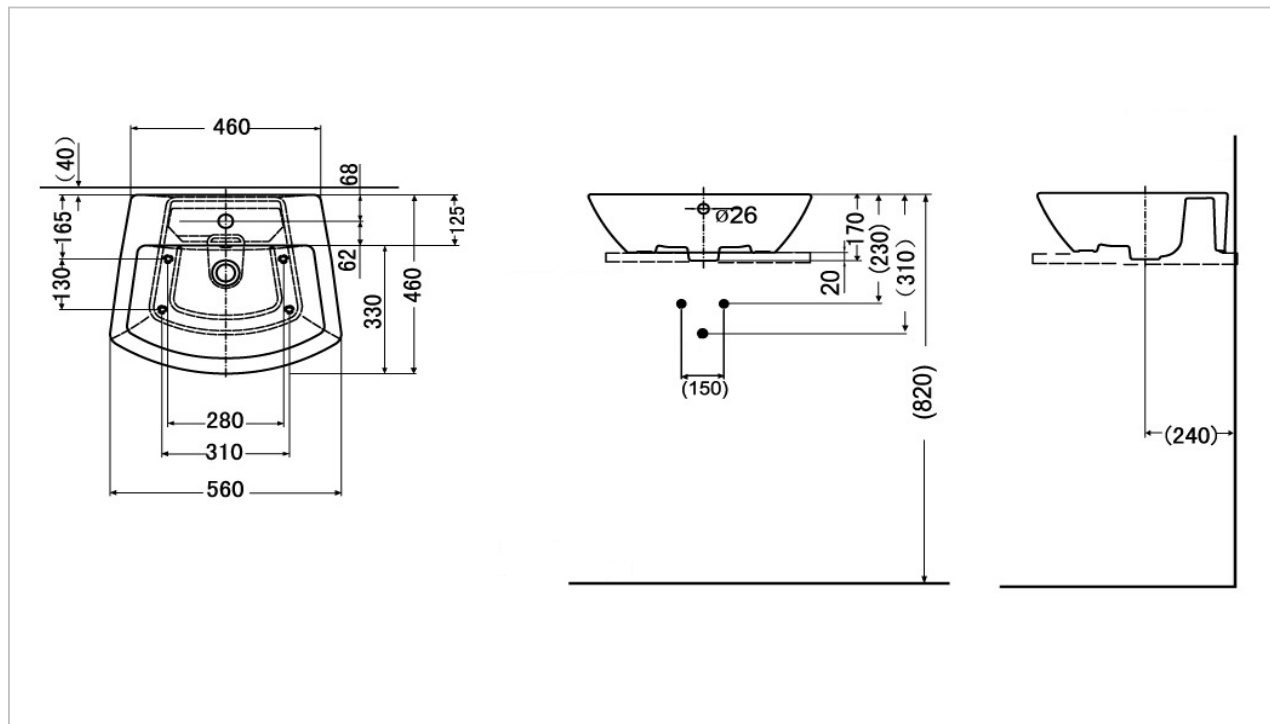

TOTO

LAVATORY

LW966CB

"Cocktail" Console Lavatory

Product Features

Contemporary styling
Rear overflow
Size : 560 x 460 x 170 mm.
Actual Capacity : 5.0 L

Suggestion Fittings & Parts

Remark : We reserve the right to change some parts for suitability.