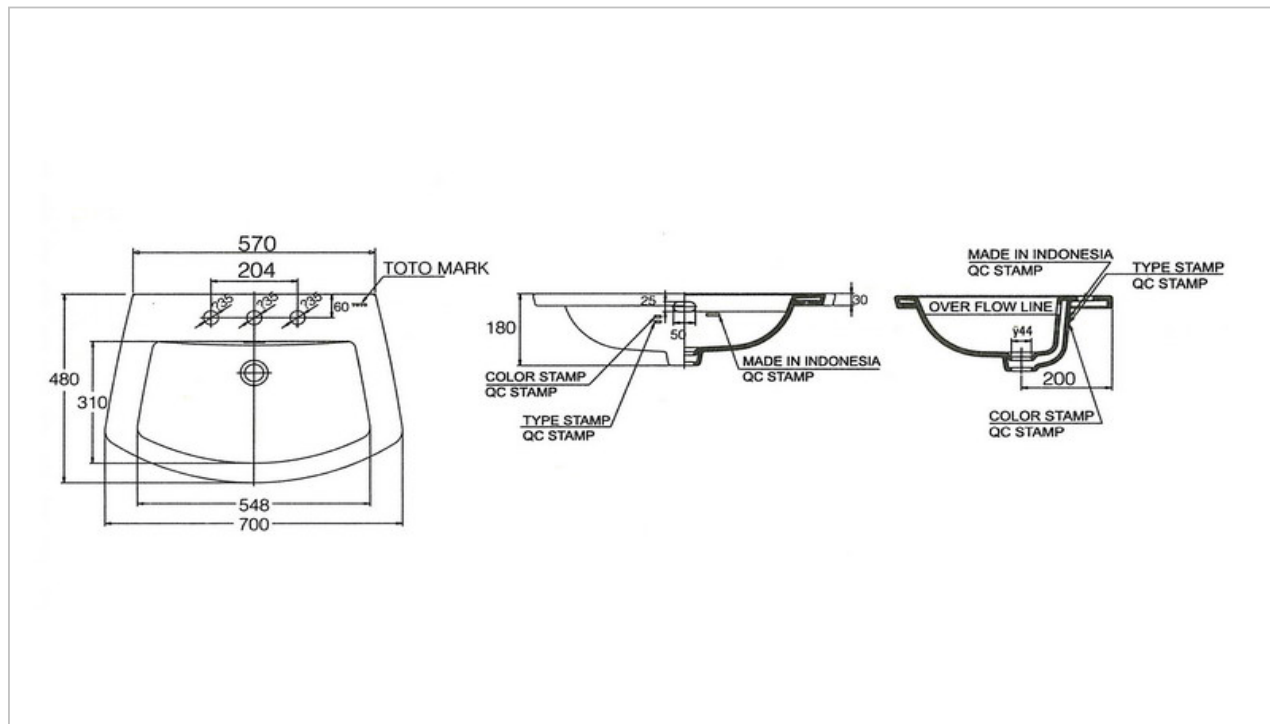

## LW963CJ

"Cocktail" Self Rimming Lavatory

### Product Features

Size : 700 x 480 mm