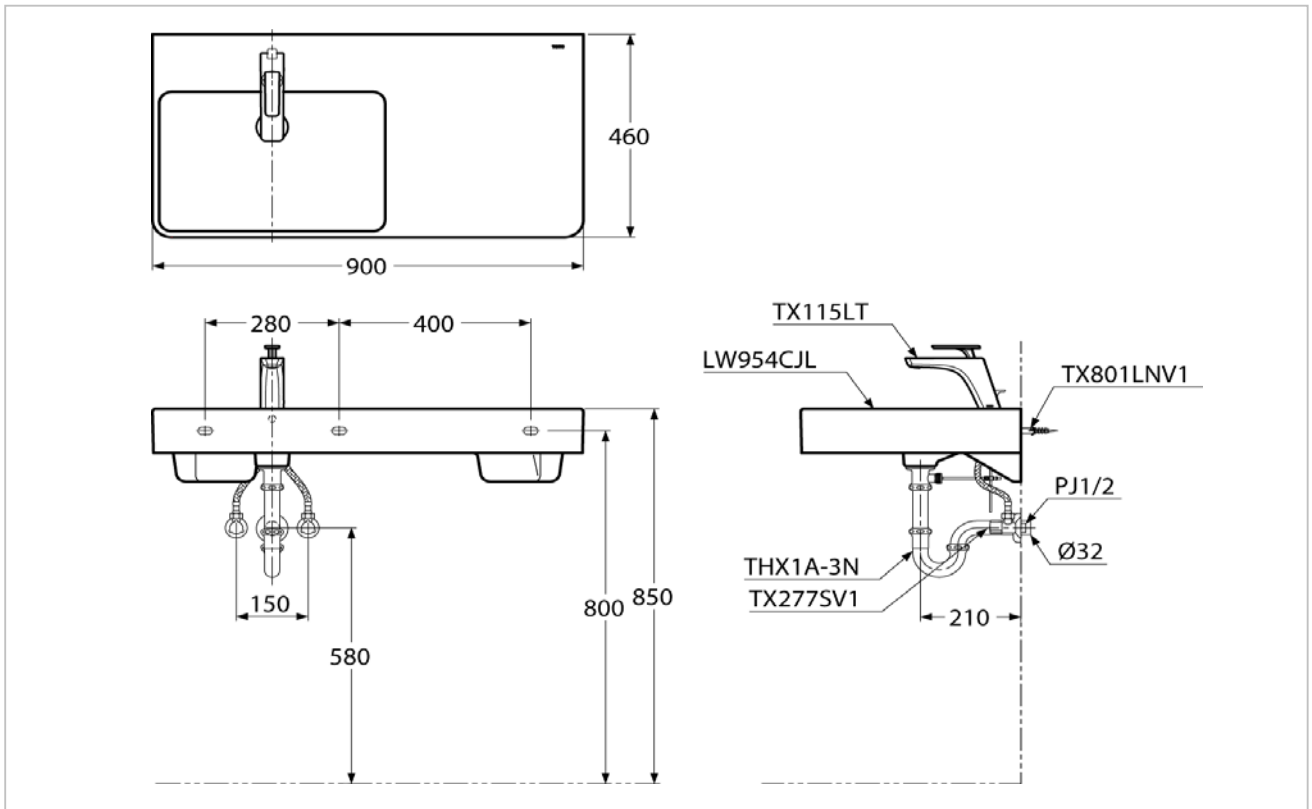

TOTO

LAVATORIES

LW954CJLW/F

Wall Hung Lavatory

Product Features

Wall Hung Lavatory (1 Tap Hole)

Size : 900W x 460D x 100H mm

Suggestion Fittings & Parts