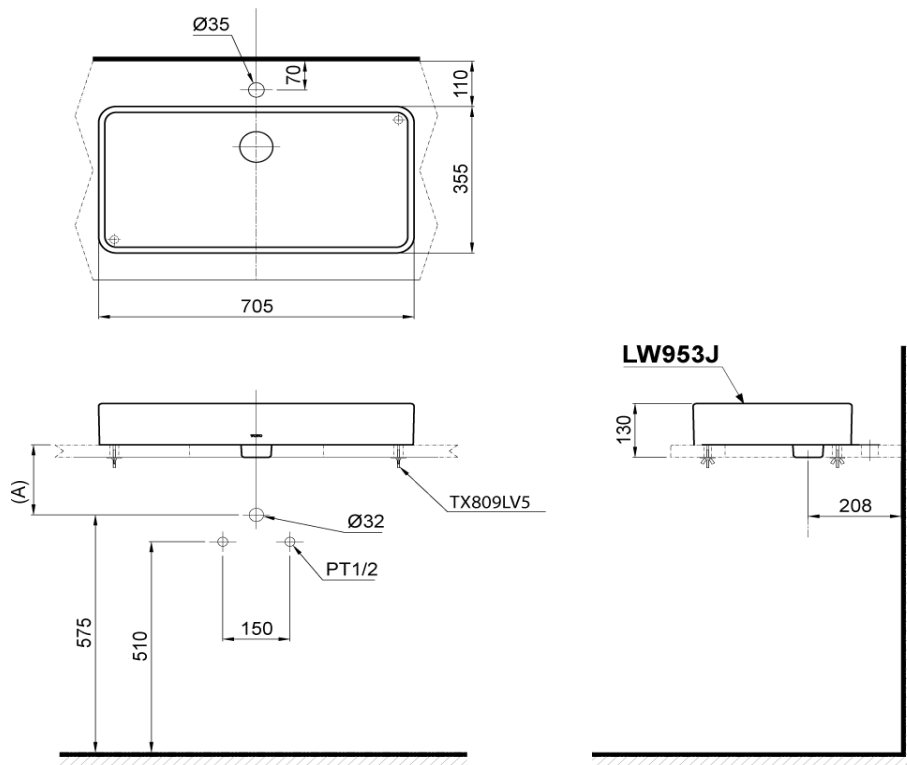

TOTO

LAVATORIES

LW953JW/F

Console Lavatory

Product Features

Console Lavatory

Size : 700W x 350D x 109H mm

Suggestion Fittings & Parts