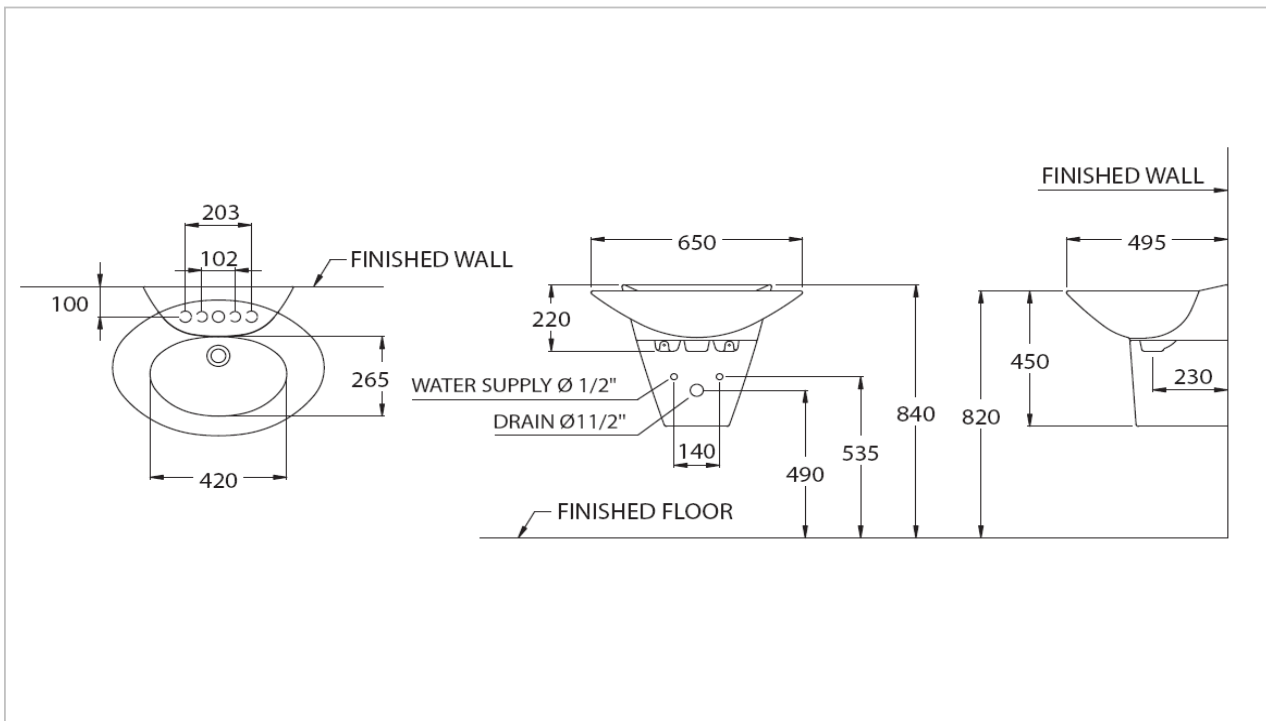

## LW908U/LW908H

"Royal Elite" Pedestal Lavatory

### Product Features

Half Pedestal Lavatory

Size : 650x495 mm

**LW908U** \*Standard : 1 Tap Hole

Made to Order : 3 Tap Holes (Center 8")