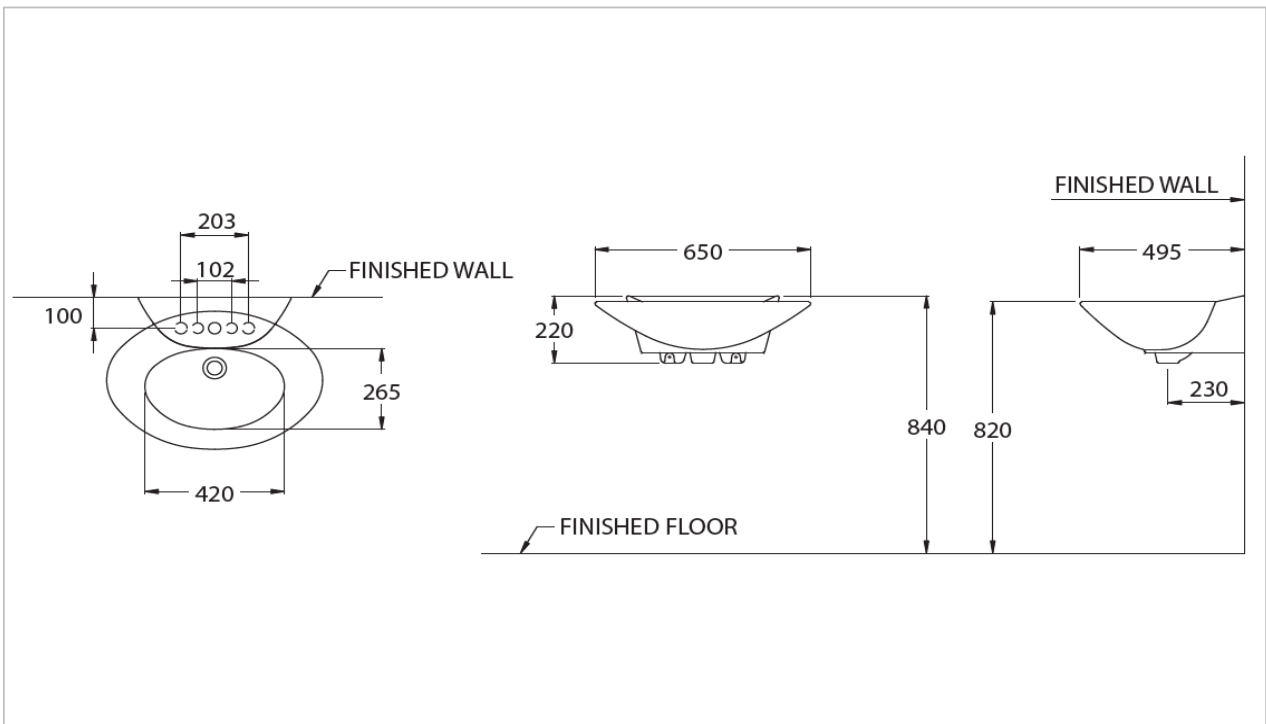

TOTO

LAVATORY

LW908U

"Royal Elite" Console Lavatory

Product Features

Size : 650x495 mm

Standard : 1 Tap Hole

Made to Order : 3 Tap Holes (Center 8")