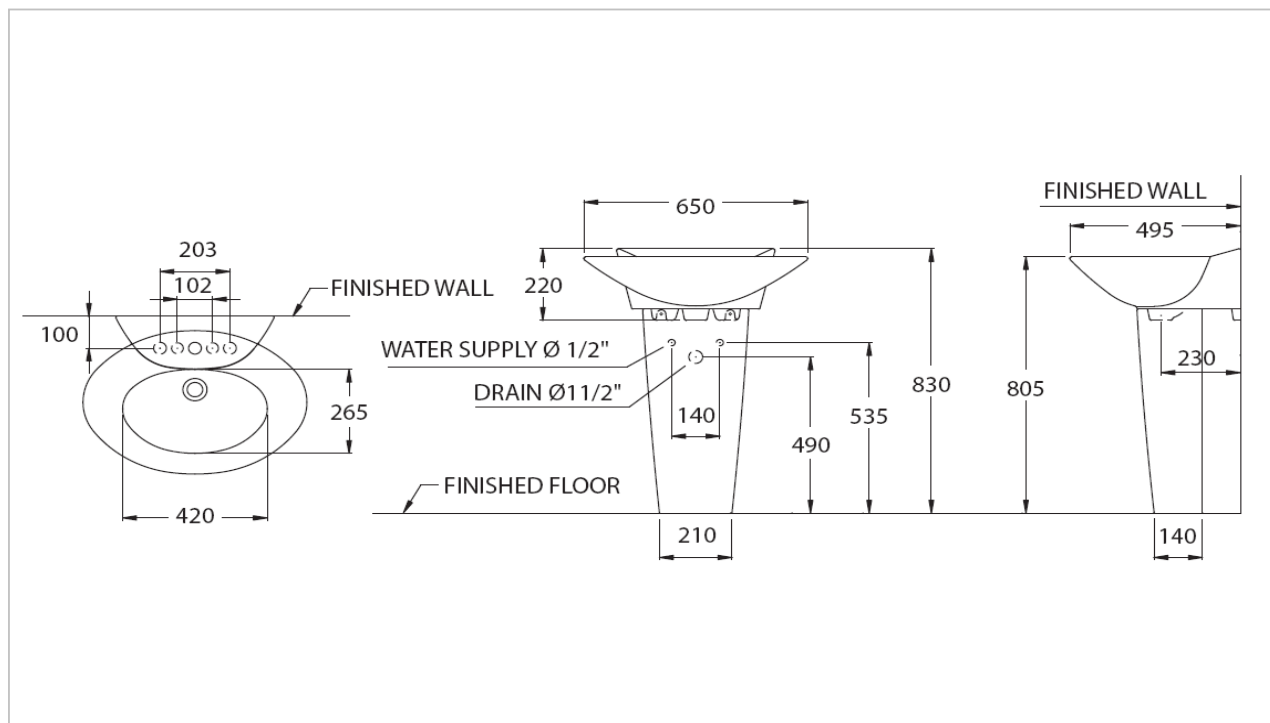

TOTO

LAVATORY

LW908U LW908F

"Royal Elite" Pedestal Lavatory

Product Features

Size : 650x495 mm

LW908U *Standard : 1 Tap Hole

Made to Order : 3 Tap Holes (Center 8")