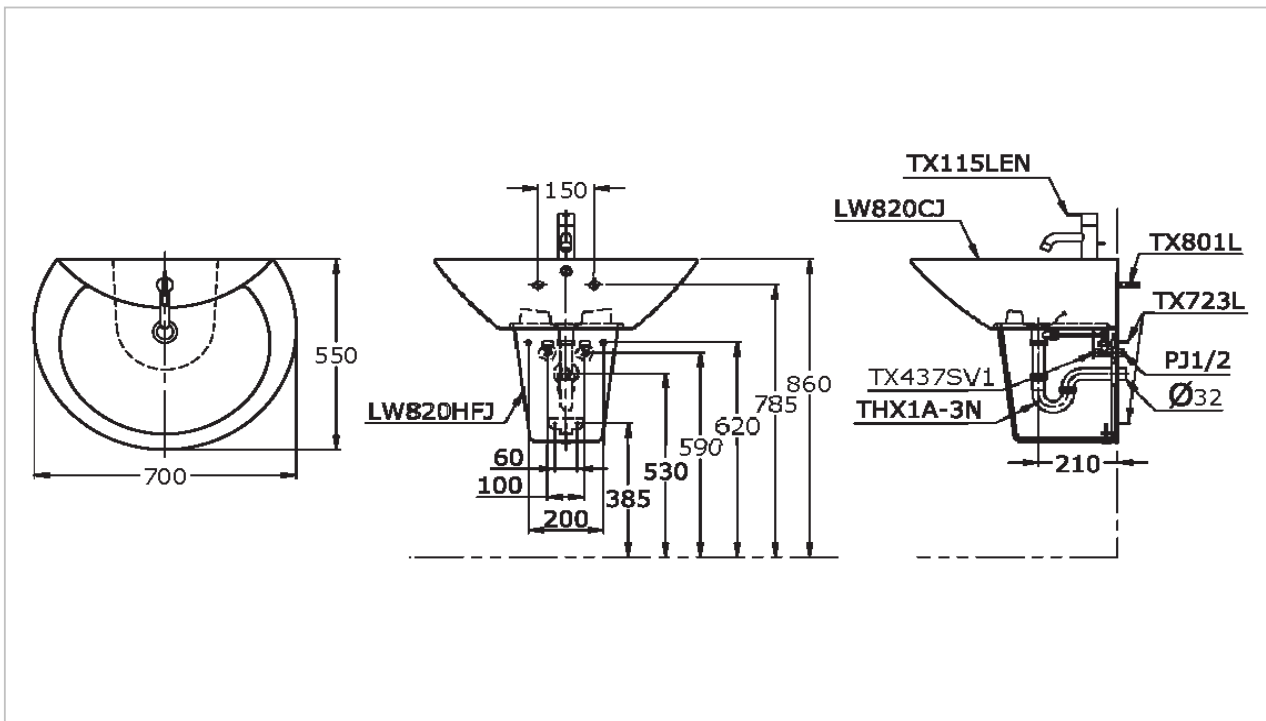

TOTO

SANITARY WARES

LW820JW/F/LW820HFJW/F

Avante Suite

Product Features

Suggestion Fittings & Parts

Remark : We reserve the right to change some parts for suitability.

TOTO (THAILAND) CO.,LTD