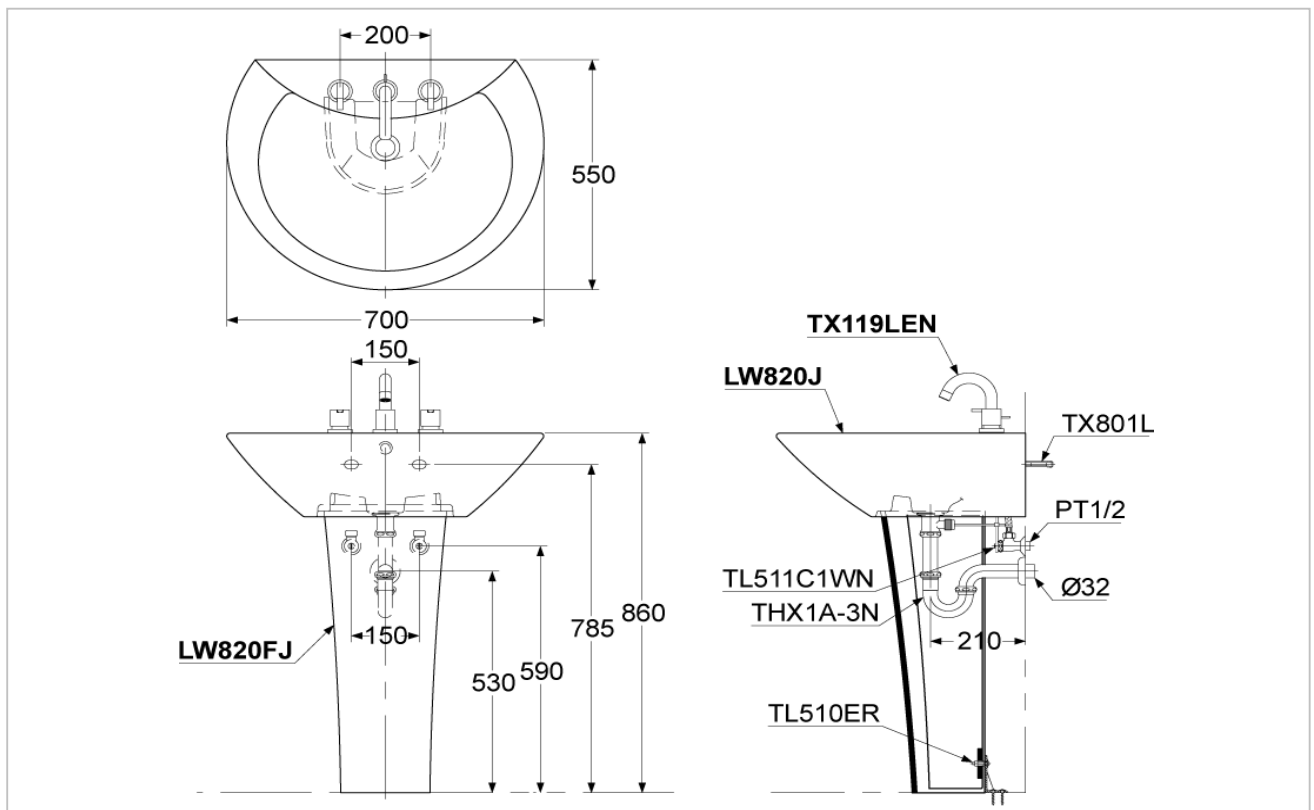

TOTO

LAVATORIES

LW820CJW/F+LW820FJ
LW820JW/F+LW820FJ

AVANTE

Product Features

LW820CJW/F+LW820FJ

Wall Hung Lavatory with Full Pedestal
(1 Tap Hole)

LW820JW/F+LW820FJ

Wall Hung Lavatory with Full Pedestal
(3 Tap Holes)

Size : 700W x 550D mm

Suggestion Fittings & Parts

Remark : We reserve the right to change some parts for suitability.

TOTO (THAILAND) CO.,LTD
Bangkok Office : G Tower Grand Rama 9,12th Floor, South Wing, 9 Rama IX Road,
Huaykwang Sub-district,Huaykwang District, Bangkok. 10310 Thailand
Tel : +(66)2-117-9520(AUTO) Fax : +(66)2-117-9527
th.toto.com