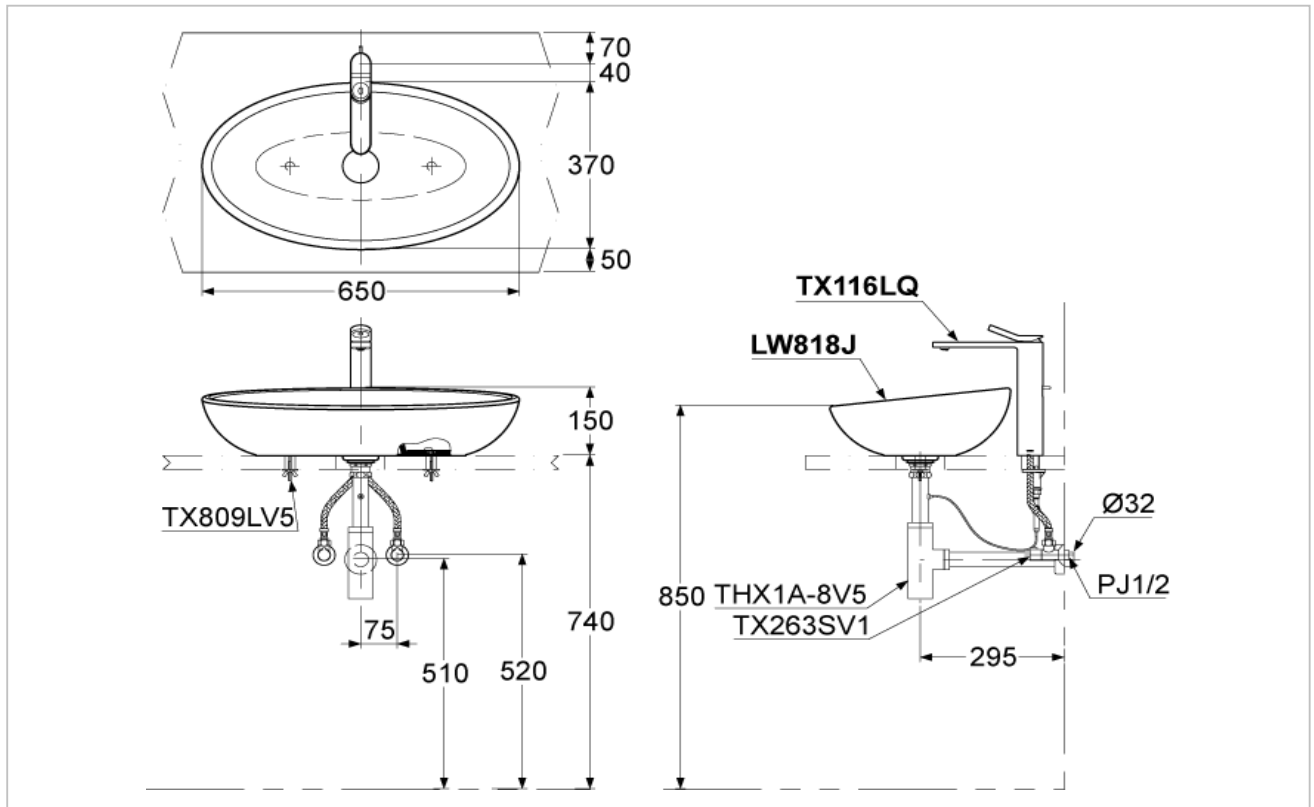

Console Lavatory**Product Features**

Console Lavatory

Size : 650W x 370D x 150H mm

**Suggestion Fittings & Parts**

Remark : We reserve the right to change some parts for suitability.