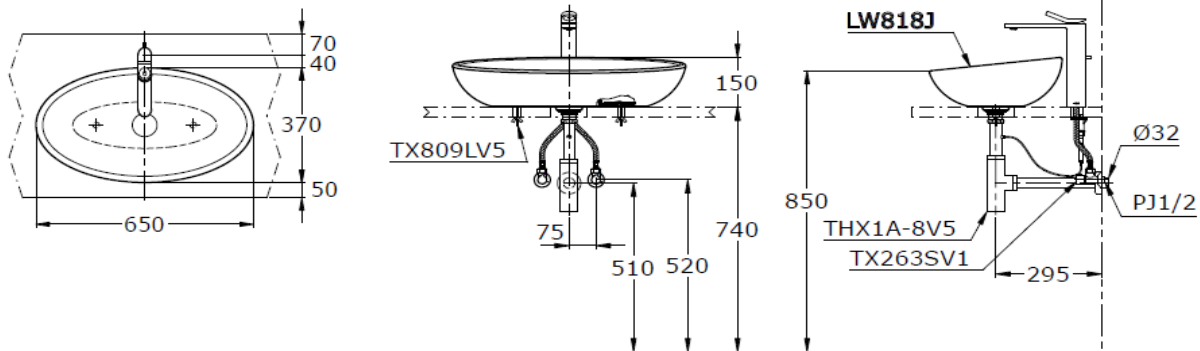

TOTO

LAVATORY

LW818J

"Le Muse" Console Lavatory

Product Features

size : 650 x 370 x 150

Suggestion Fittings & Parts

Remark : We reserve the right to change some parts for suitability.