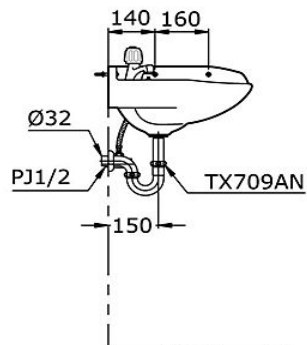

Suggestion Fittings & Parts

Remark : We reserve the right to change some parts for suitability.

TOTO (THAILAND) CO.,LTD

Bangkok Office : 598 Q House Ploenjit Building., G floor., Ploenchit Rd., Lumpini, Pathumwan, Bangkok. 10330 Thailand

Tel : +(66)2-650-9925(AUTO) Fax : +(66)2-650-9923-4

www.toto.co.th