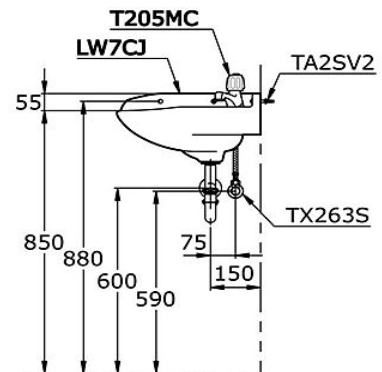

Suggestion Fittings & Parts

Remark : We reserve the right to change some parts for suitability.

TOTO (THAILAND) CO.,LTD

Bangkok Office : 598 Q House Ploenjit Building., G floor., Ploenchit Rd., Lumpini, Pathumwan, Bangkok. 10330 Thailand

Tel : +(66)2-650-9925(AUTO) Fax : +(66)2-650-9923-4

www.toto.co.th