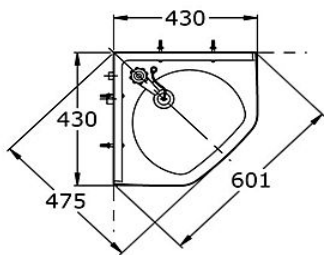

Suggestion Fittings & Parts

Remark : We reserve the right to change some parts for suitability.

TOTO (THAILAND) CO.,LTD

Bangkok Office : 598 Q House Ploenjit Building., G floor., Ploenchit Rd., Lumpini, Pathumwan, Bangkok. 10330 Thailand

Tel : +(66)2-650-9925(AUTO) Fax : +(66)2-650-9923-4

www.toto.co.th