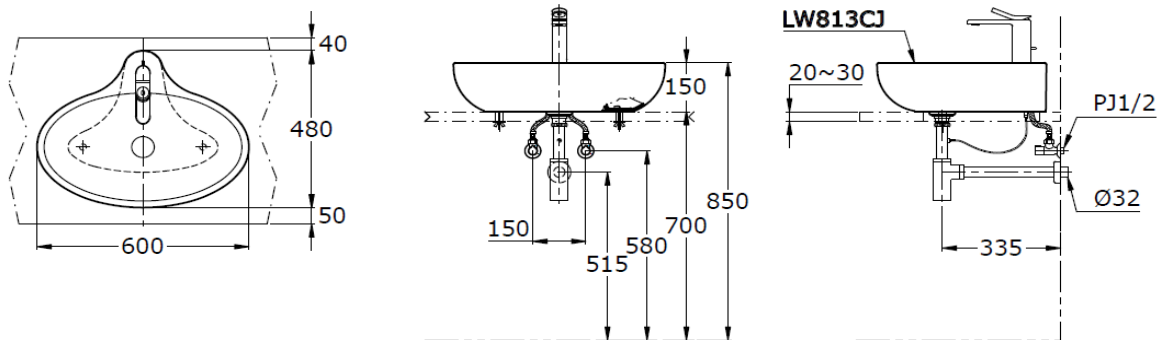

TOTO

LAVATORY

LW813CJ

"Le Muse" Console Lavatory

Product Features

size : 600 x 480 x 150

Suggestion Fittings & Parts

Remark : We reserve the right to change some parts for suitability.