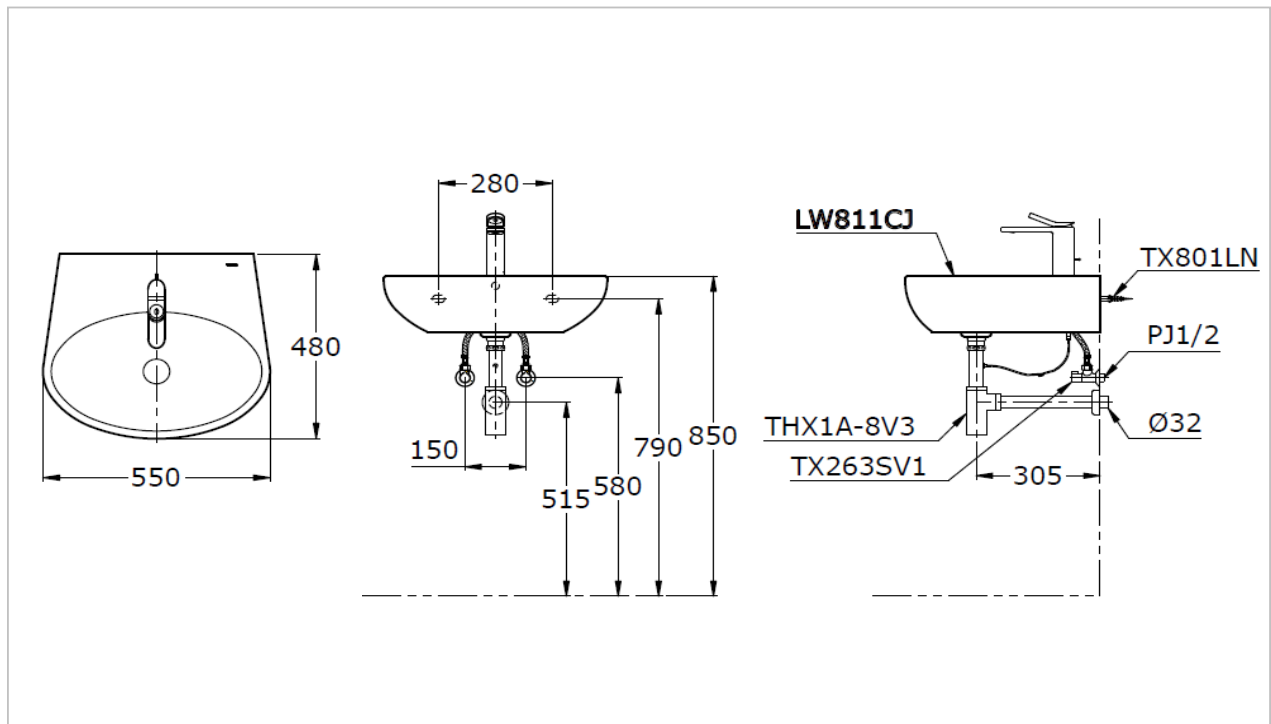

TOTO

LAVATORY

LW811CJW/F

"Le Muse" Wall Hung Lavatory

Product Features

size : 550 x 480

Suggestion Fittings & Parts

Remark : We reserve the right to change some parts for suitability.