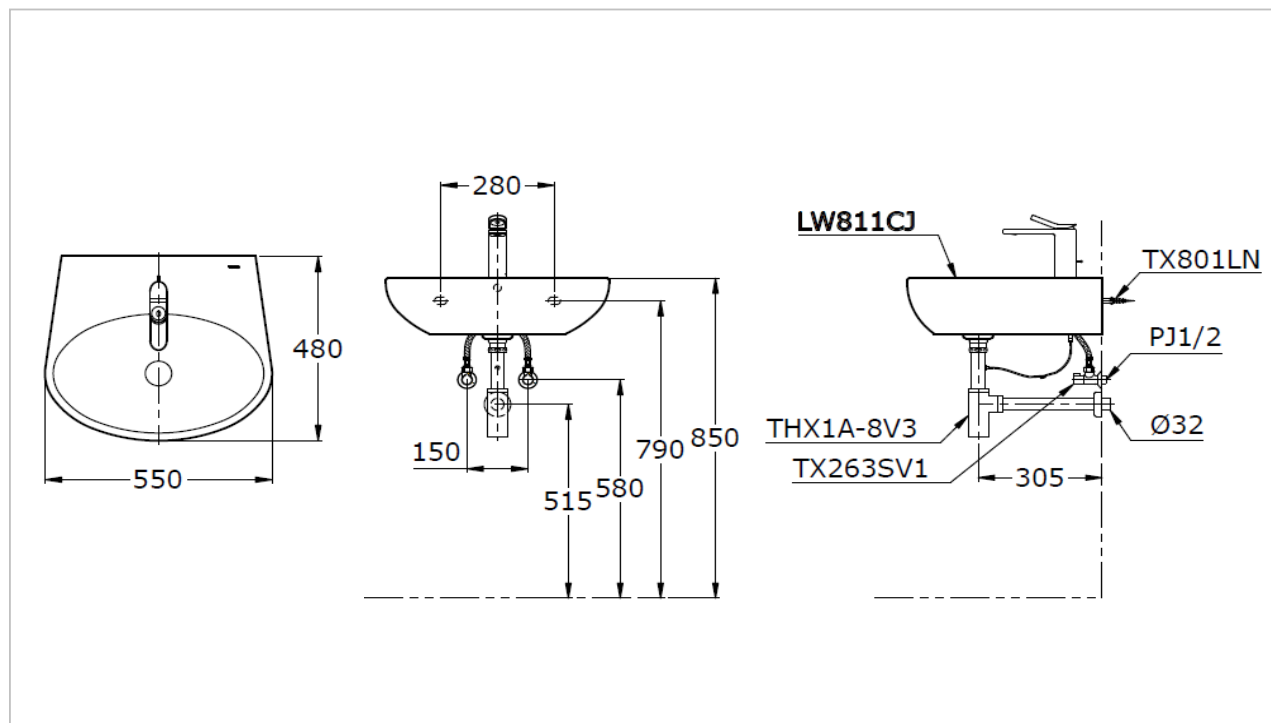

## LW811CJ

*"Le Muse" Wall Hung Lavatory*

### Product Features

size : 550 x 480