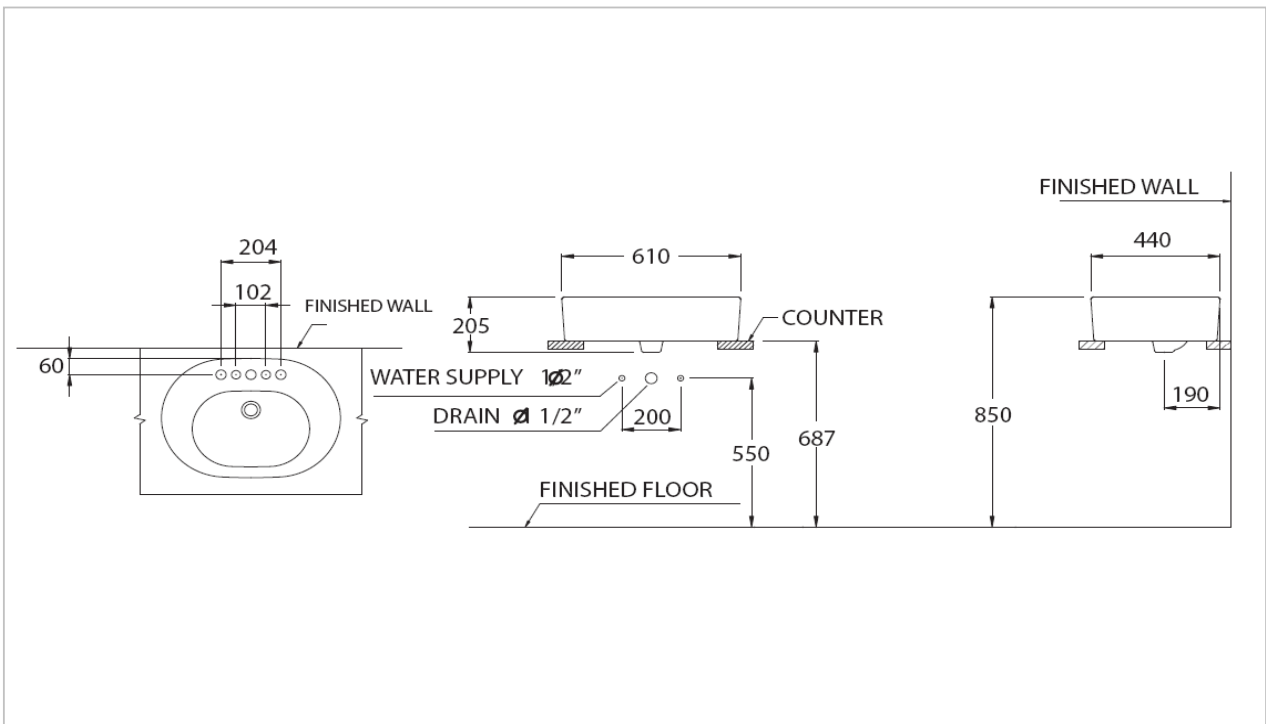

## LW791U

"Nexus" Console Lavatory

### Product Features

Size : 610x440x205 mm  
Standard : 1 Tap Hole  
Made to Order : 3 Tap Holes (Center 8")