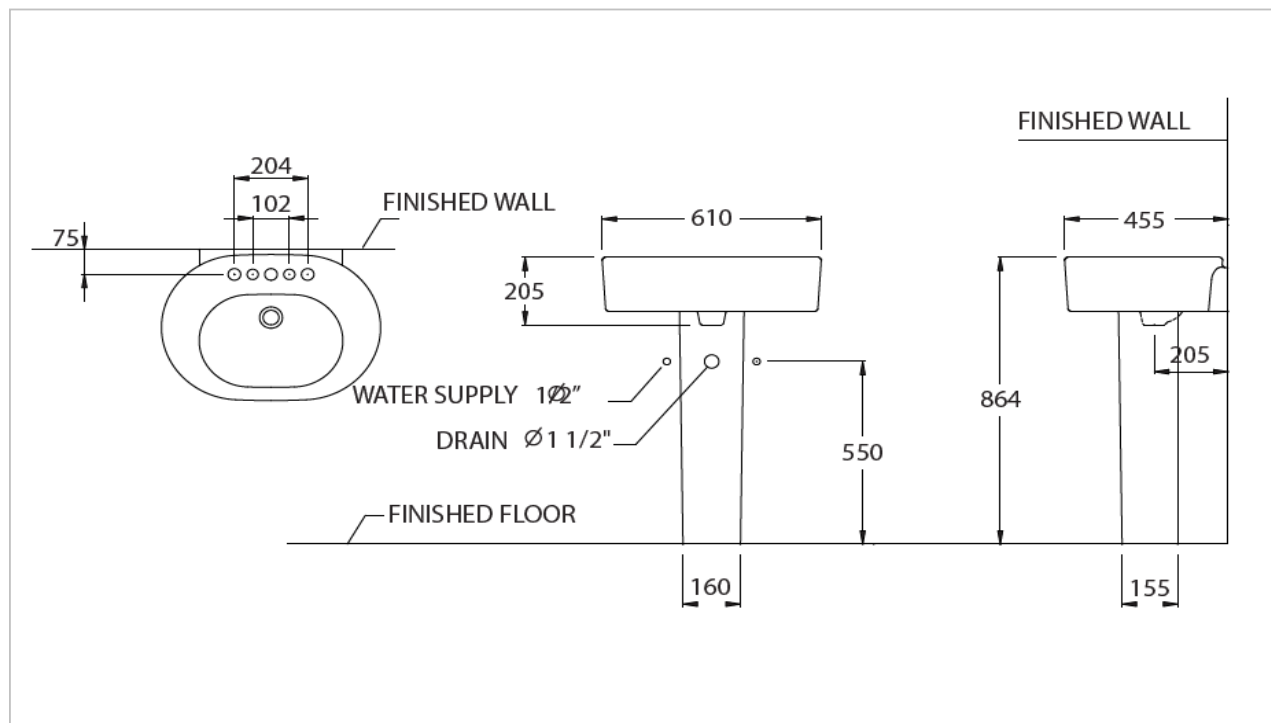

TOTO

LAVATORY

LW790U

"Nexus" Pedestal Lavatory

Product Features

Size : 610x455 mm

LW790U *Standard : 1 Tap Hole

Made to Order : 3 Tap Holes (Center 8")