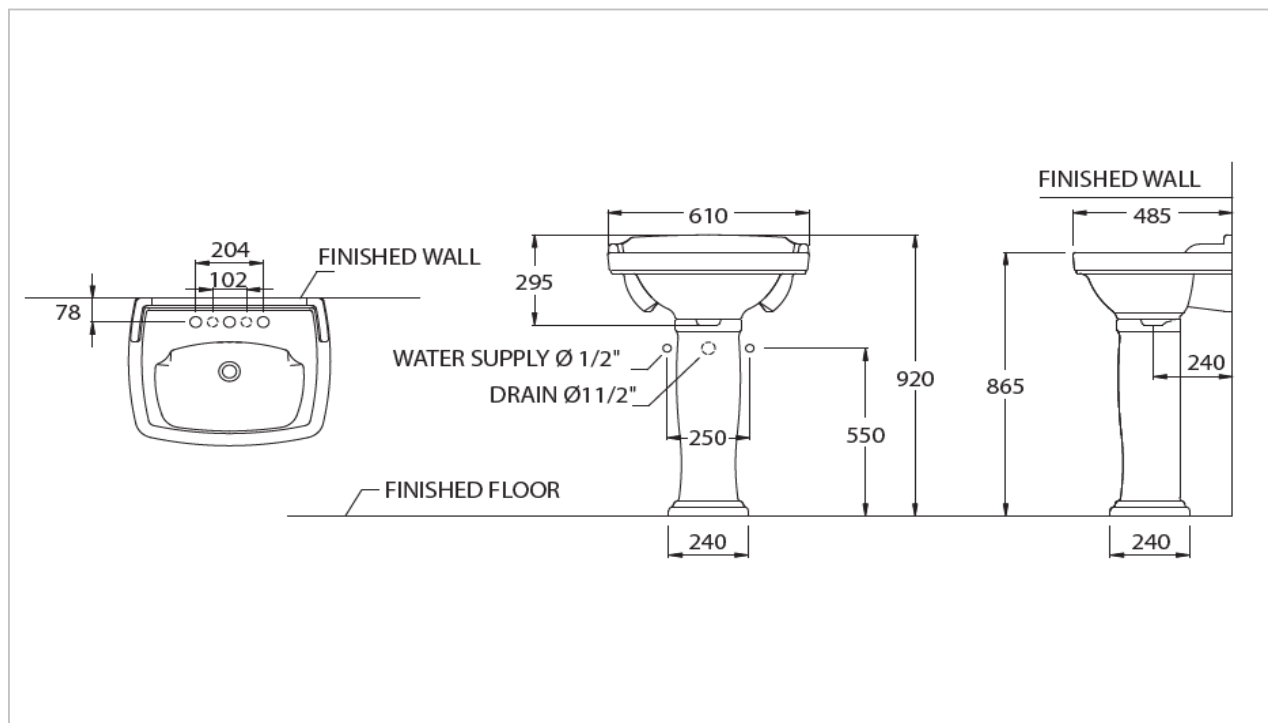

TOTO

LAVATORY

LW770

"Barbara" Pedestal Lavatory

Product Features

Size : 610x485 mm

LW770 *Standard : 1 Tap Hole

Made to Order : 3 Tap Holes (Center 8")