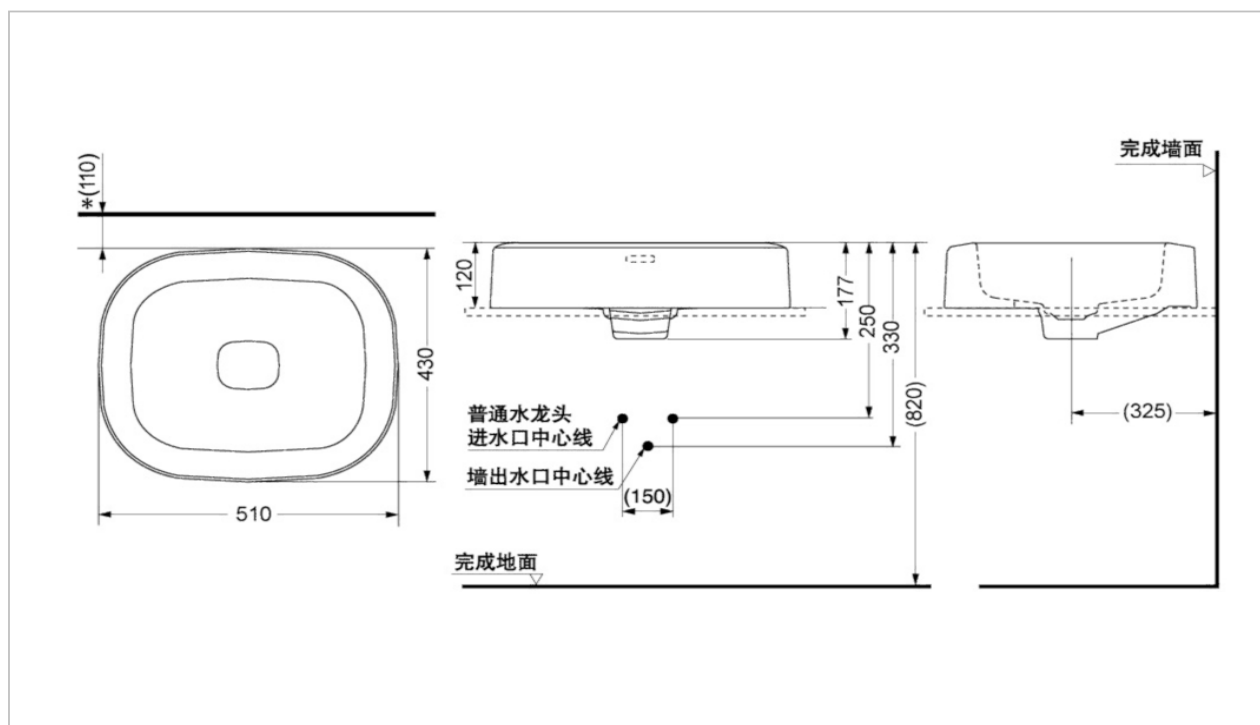

TOTO

LAVATORY

LW761LB

"Basic+" Console Lavatory

Product Features

Suggestion Fittings & Parts

Remark : We reserve the right to change some parts for suitability.

TOTO (THAILAND) CO.,LTD