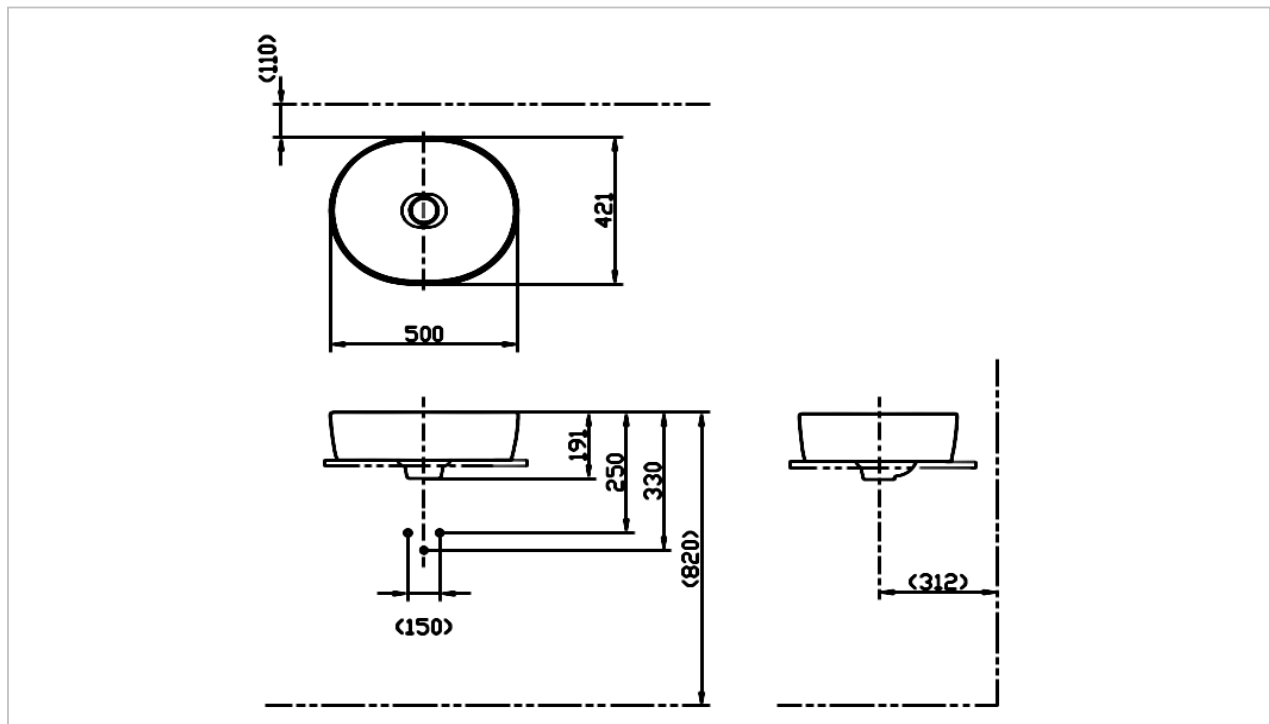

TOTO

LAVATORY

LW760LB

"Basic+" Console Lavatory

Product Features

Size : 500x421x190 mm.

Suggestion Fittings & Parts

Remark : We reserve the right to change some parts for suitability.