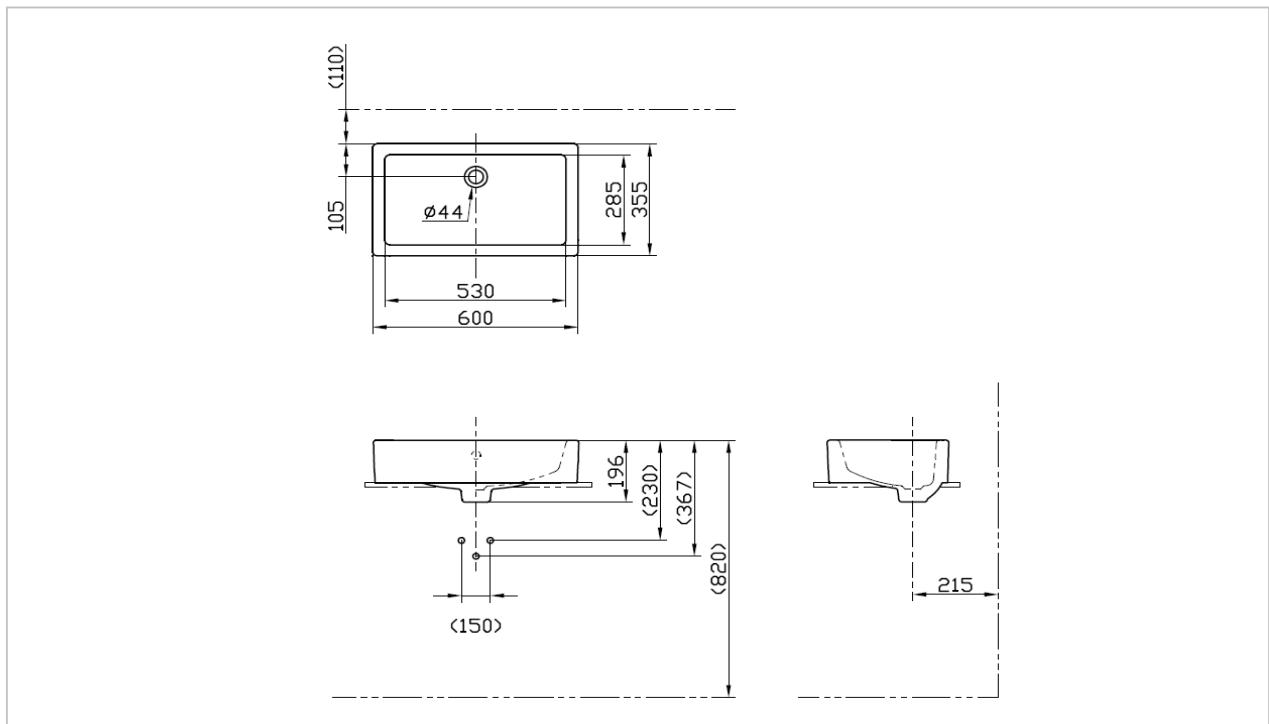

TOTO

LAVATORY

LW715B

Console Lavatory

Product Features

Size : 600x355x196 mm

Suggestion Fittings & Parts

Remark : We reserve the right to change some parts for suitability.