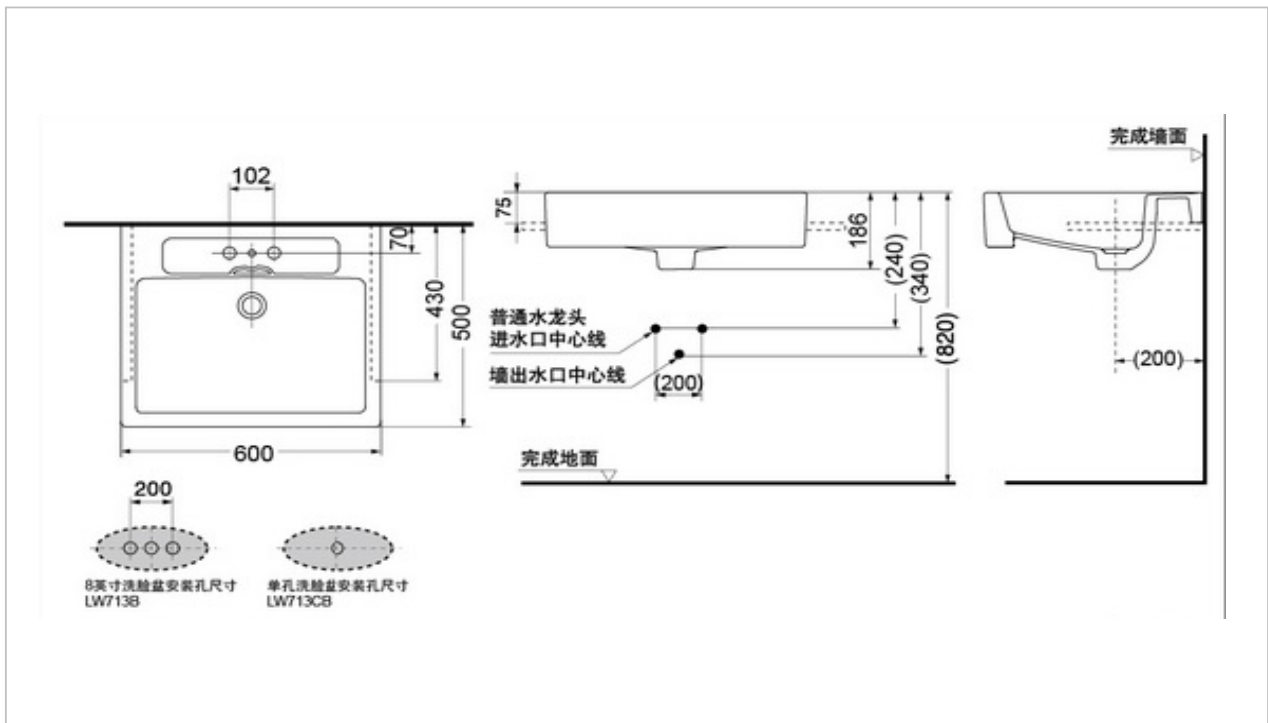

## LW713CB

*Semi-embedded Lavatory*

### Product Features

Size : 600 × 500 mm

Capacity : 8L