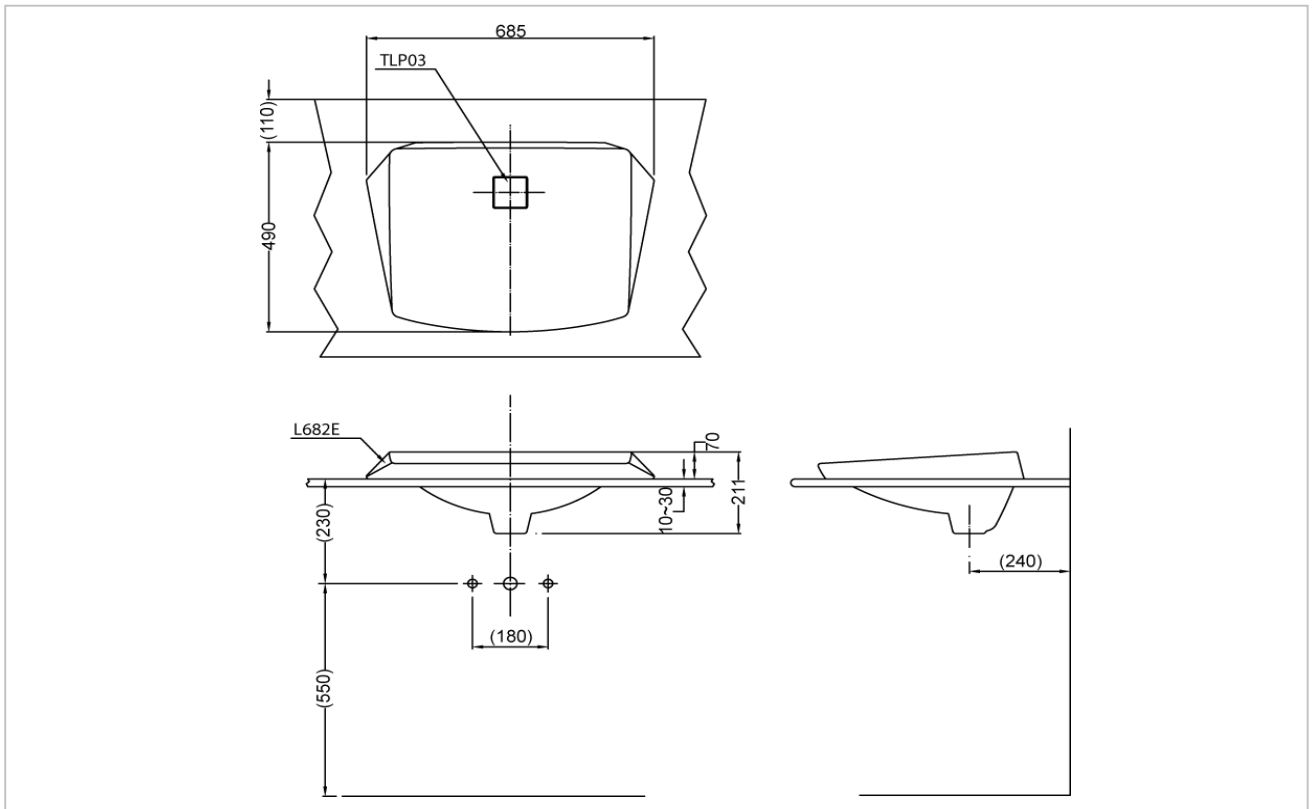

JEWELHEX

Product Features

Self Rimming Lavatory

Size : 685W x 490D mm

Suggestion Fittings & Parts

Remark : We reserve the right to change some parts for suitability.