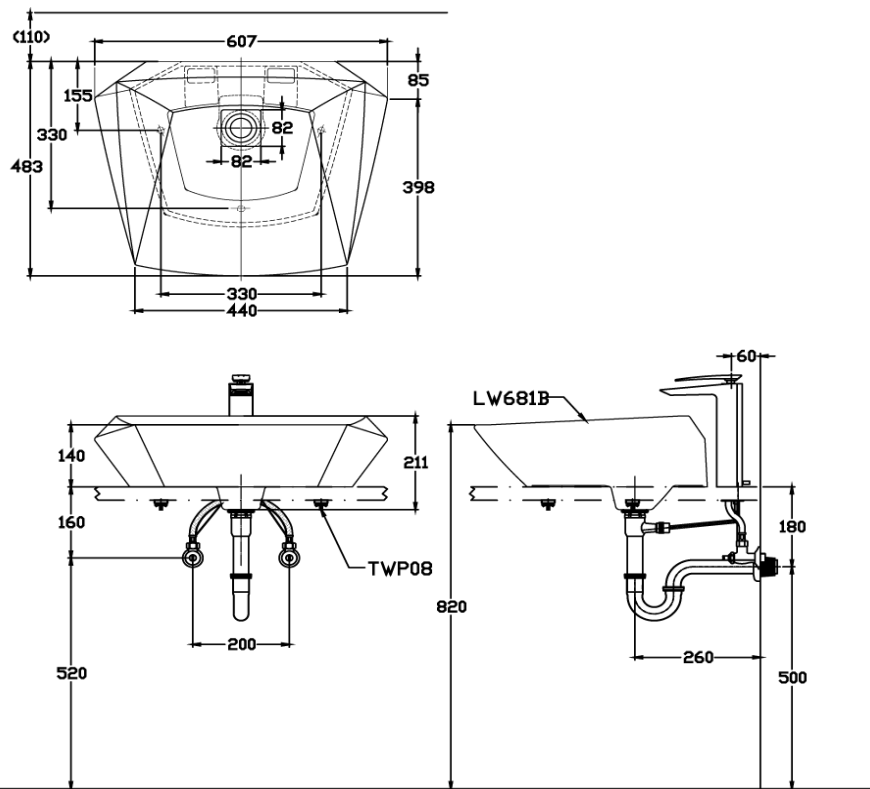

### Product Features

Console Lavatory

Size : 607W x 483D mm