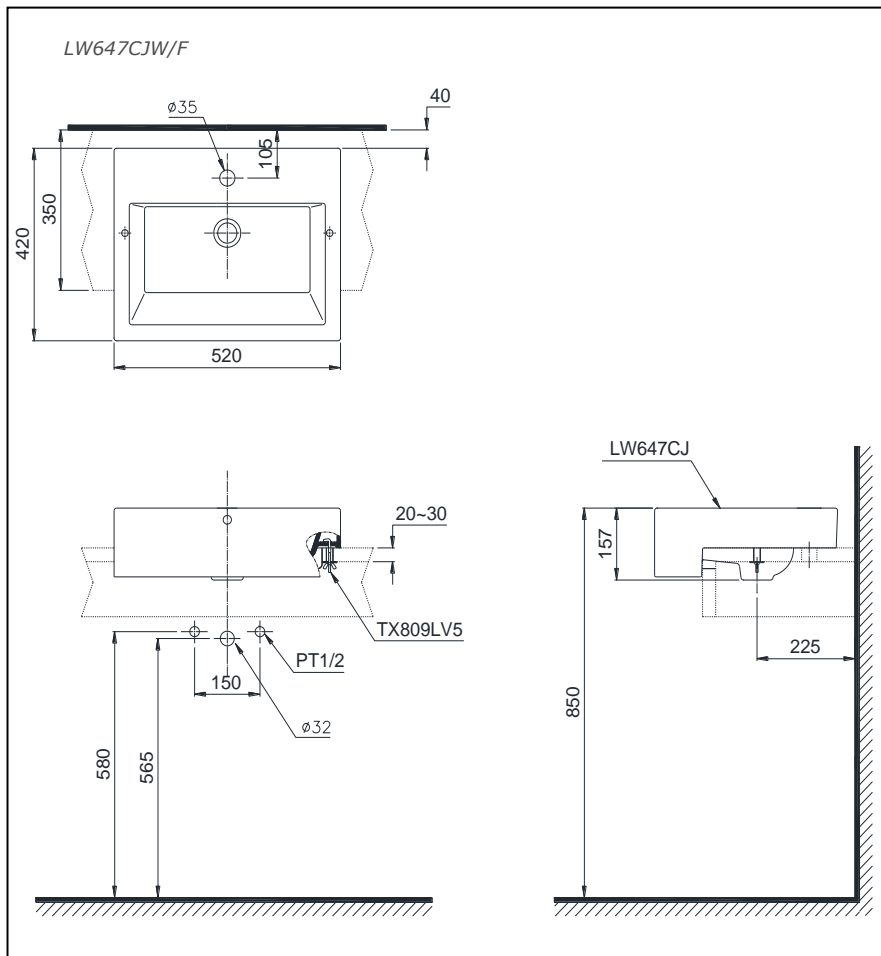

Item number: LW647CJW/F

Features

- Modern, elegant styling
- Rear overflow

Specifications

Size : 520Wx420D (mm)

Parts description

● LW647CJW/F

Lavatory

○ LW647CJ

Semi Recessed Lavatory

○ TX809LV5

Bracket & Screws

Semi Recessed Lavatory

Drawing:

Lavatory faucet are not included.

Colors

White

Remarks:

Please call TOTO sales representative for consultancy of lavatory faucet and drainage pipe fitting.