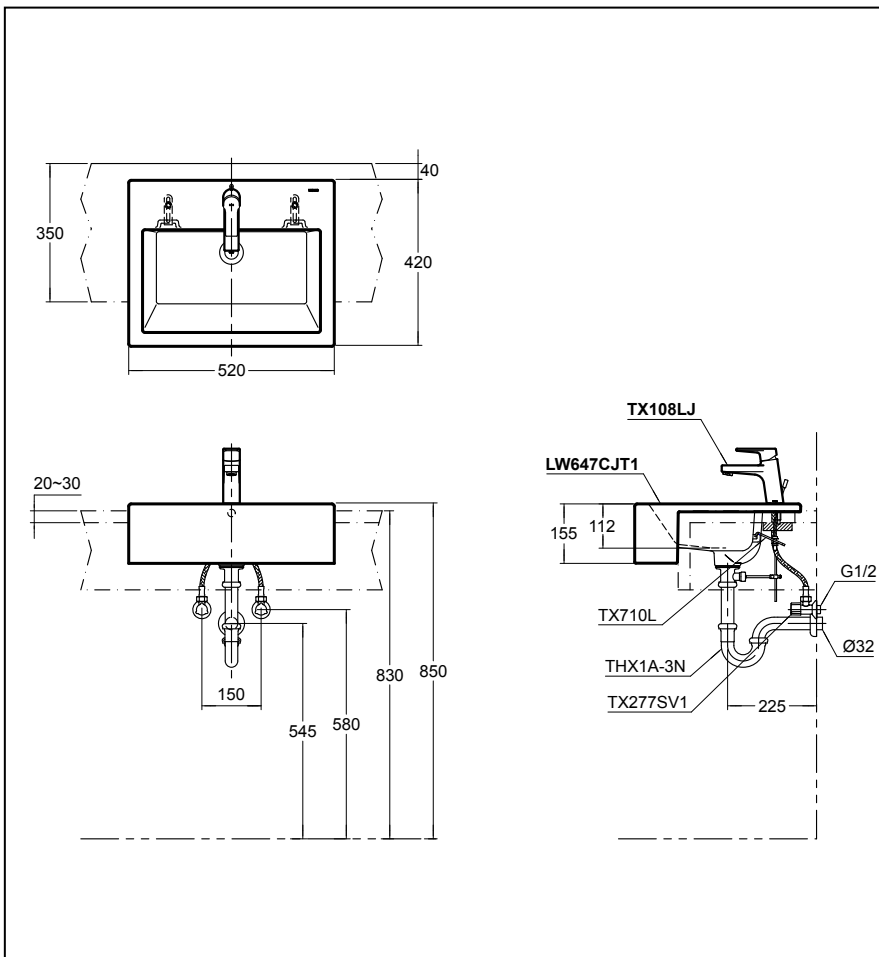

TOTO

LAVATORIES

Semi Recessed Lavatory

LW647CJT1W/F

Features

- Modern, elegant styling
- Rear overflow

Specifications

Size : 520W x 420D (mm)

Parts description

Faucet not included

- LW647CJT1W/F
Semi Recessed Lavatory

Colors

White

Please consult a TOTO representative for details

TOTO (THAILAND) CO.,LTD
Bangkok Office : G Tower Grand Rama 9,12th Floor, South Wing, 9 Rama IX Road, Huaykwang Sub-district, Huaykwang District, Bangkok. 10310 Thailand
Tel : +(66)2-117-9520(AUTO) Fax : +(66)2-117-9527
th.toto.com