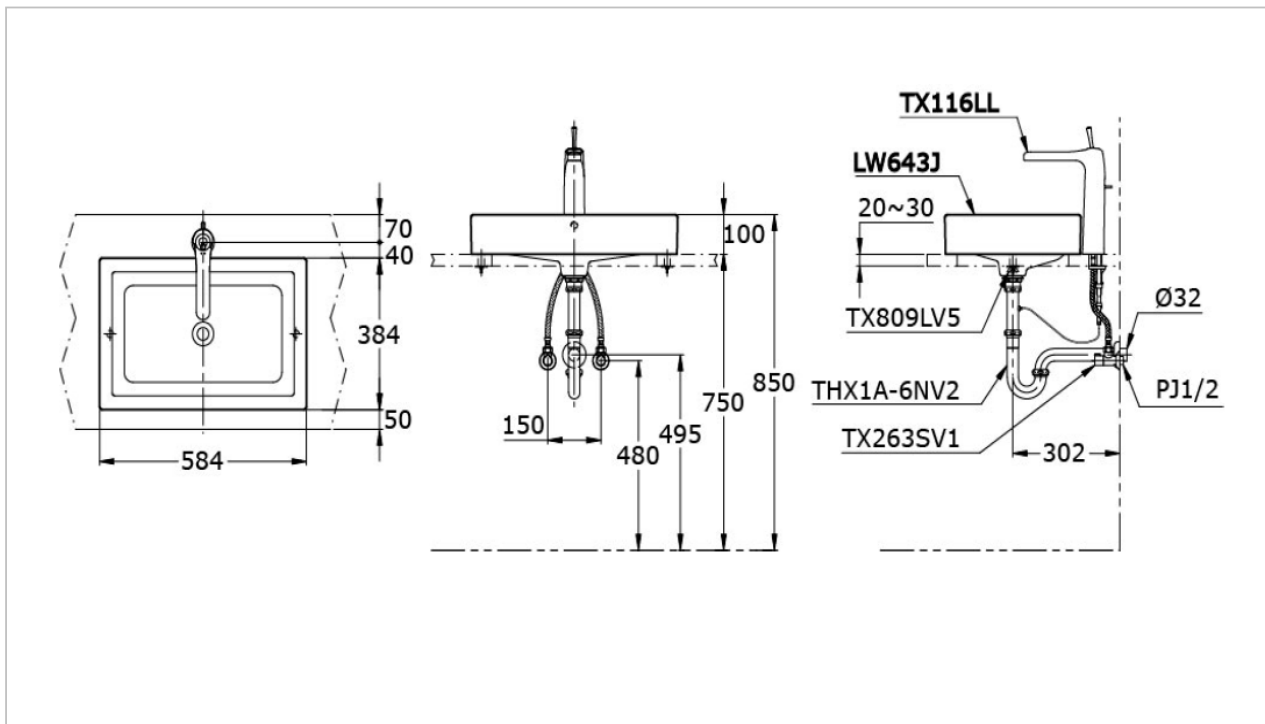

TOTO

SANITARY WARES

LW643J

Counter Lavatory

Product Features

Console Lavatory

Suggestion Fittings & Parts

Remark : We reserve the right to change some parts for suitability.