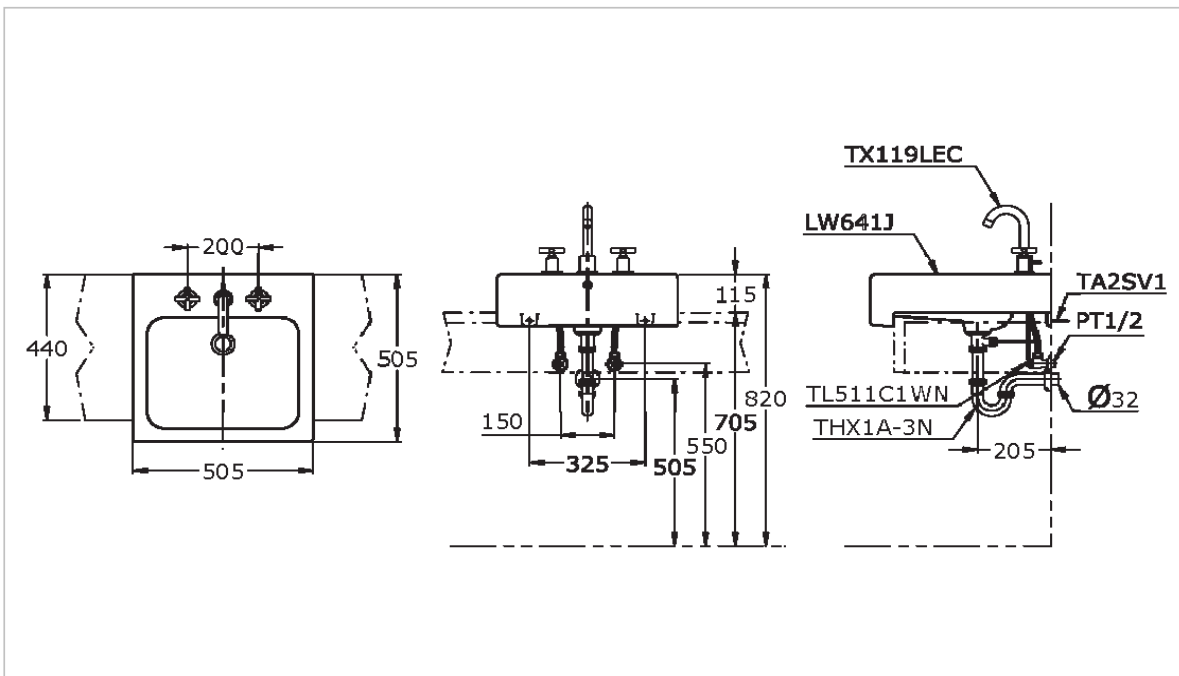

TOTO

SANITARY WARES

LW641J

Counter Lavatory

Product Features

Semi Recessed Lavatory

Suggestion Fittings & Parts

Remark : We reserve the right to change some parts for suitability.