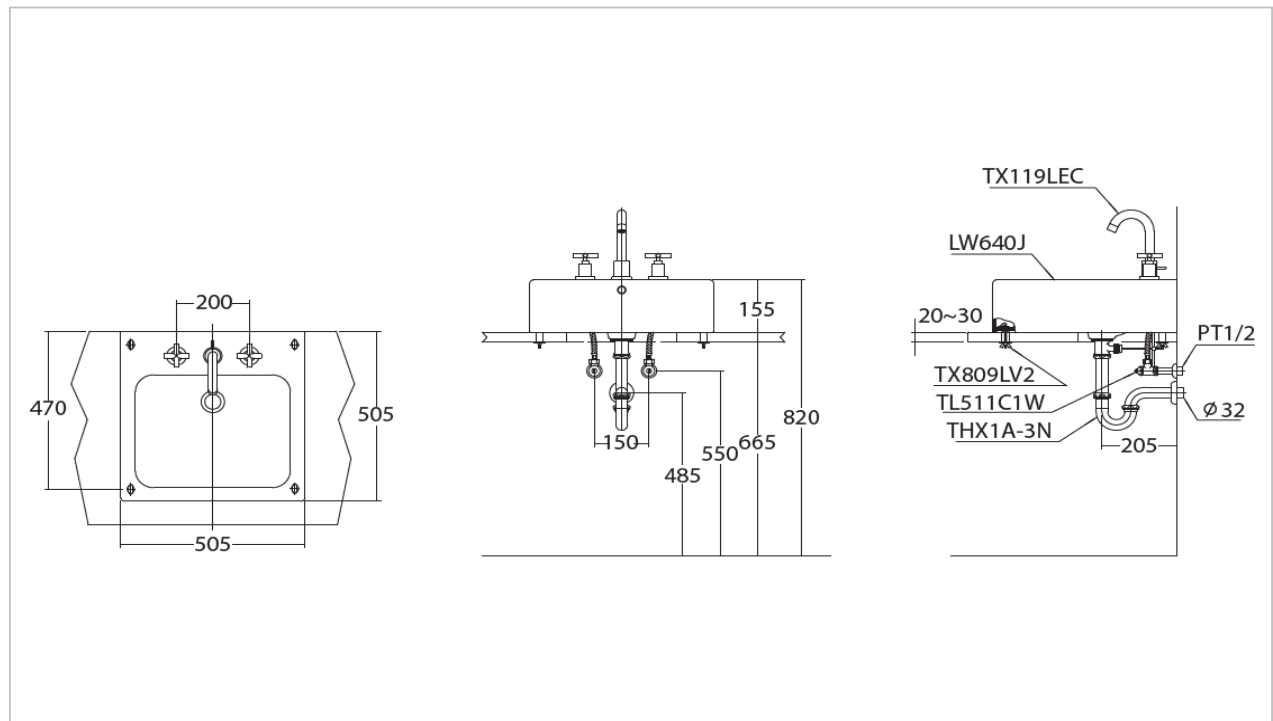

TOTO

LAVATORY

LW640J

Console Lavatory

Product Features

Size : 505x505x155 mm

Standard : 1 Tap Hole

Made to Order : 3 Tap Holes (Center 8")