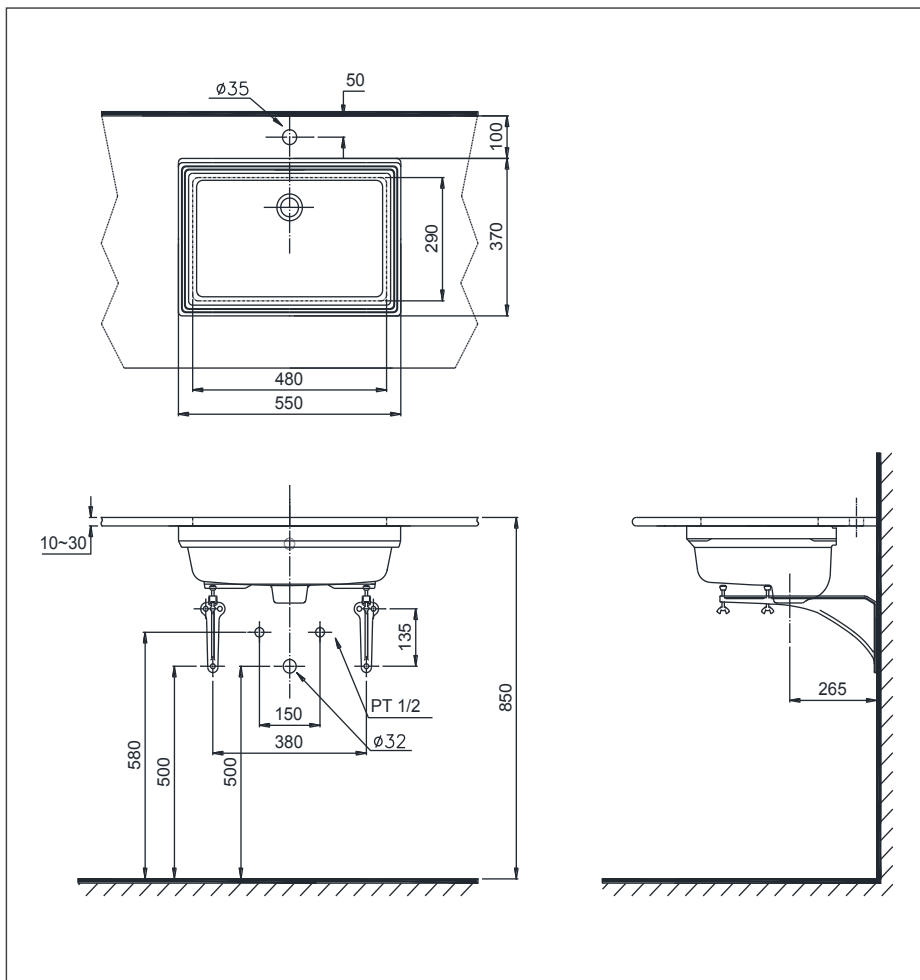

Under Counter Lavatory

LW596R1

Features

- Under Counter Lavatory for easy cleaning and simple maintenance

Specifications

Size : 550W x 370D mm

Parts description

Faucet not included

- **LW596R1**
under counter lavatory

Colors

White

Please consult a TOTO representative for details