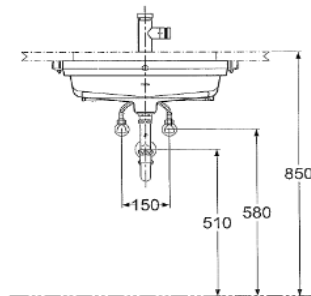

## Product Features

Size : 490 × 295 mm