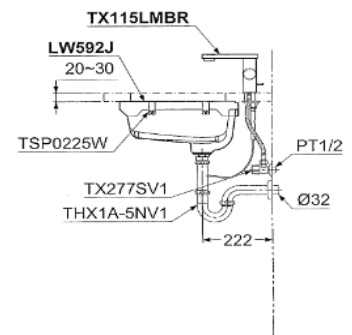

# LW592JW/F

## Product Features

Size : 490 × 295 mm