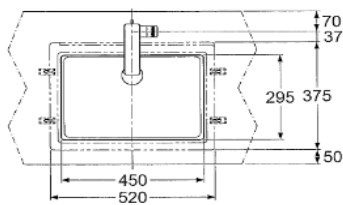

## Product Features

Size : 490 × 295 mm