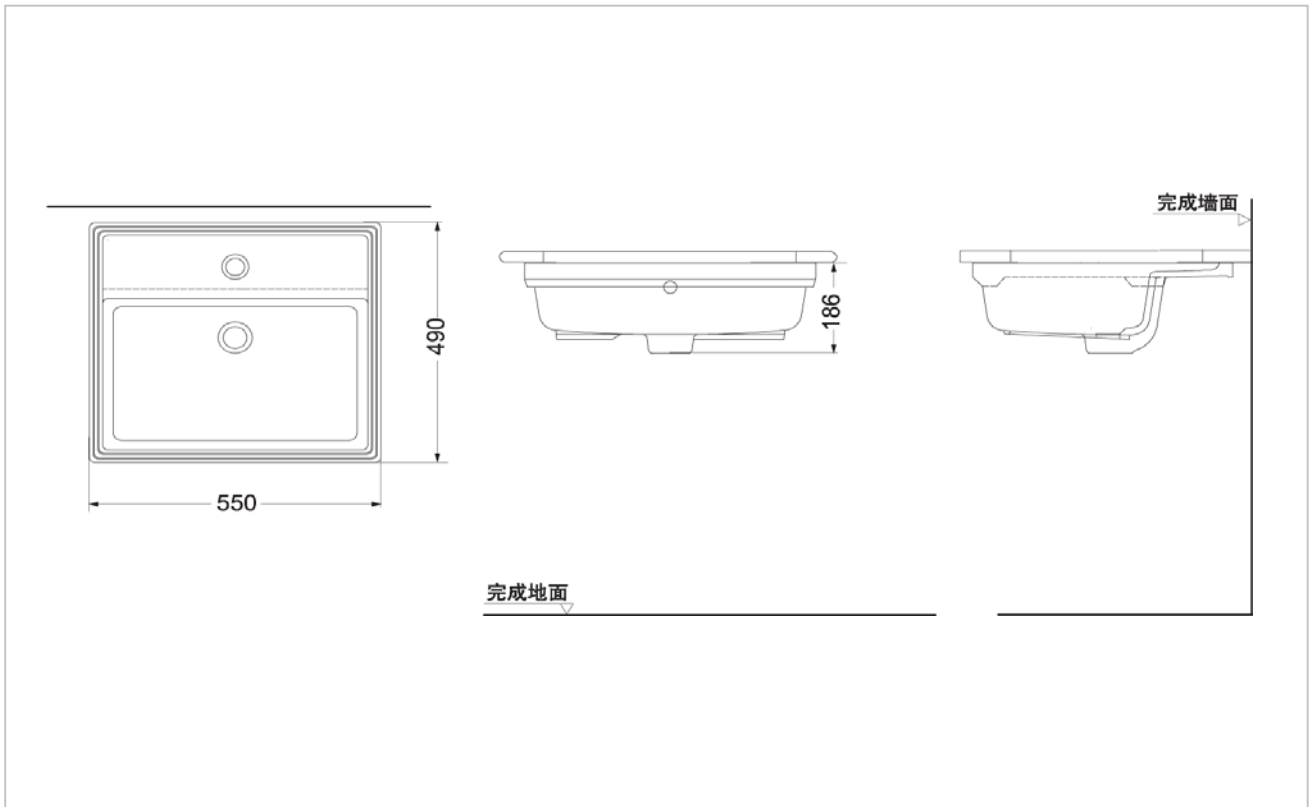

#### LW586RCB

Under Counter Lavatory (1 Tap Hole)

#### LW586RB

Under Counter Lavatory (3 Tap Holes)

Size : 550W x 490D mm  
with CeFiONtect

TOTO  
GREEN  
CHALLENGE